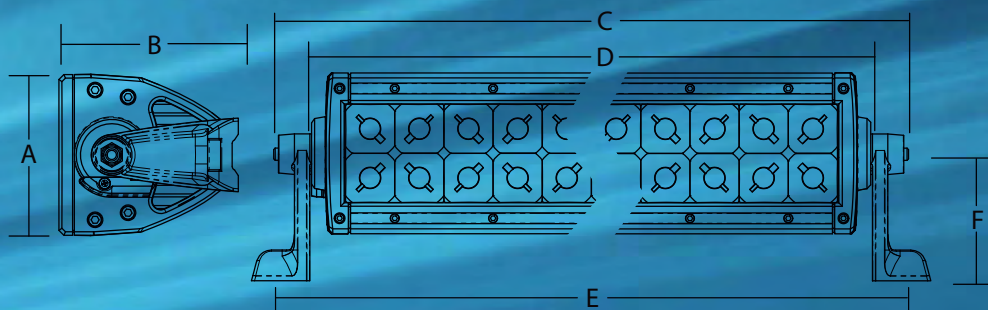

M-SERIES

FIND
OUT
MORE
INFO

M-SERIES FAMILY

ENHANCING YOUR BOATING EXPERIENCE

Whether you're lighting up your deck, the water, or heading back to the dock, the M-series lighting solution makes your boating experience more fun, and enjoyable.

Our specter and hybrid optics provide combinations of high performance flood and spot lighting to meet your multiple marine lighting needs. Our LED Lights come in various sizes, shapes and LED configurations. The M-Series provides superior light with ultra-low power consumption and is perfect for activities where durability, performance and quality are demanded. Limited lifetime warranty.

FACTS

- 20° Flood Optic & 10° Spot Optic
- GORE Pressure Equalizing Vent
- Unbreakable Polycarbonate Lens
- 6063 Aluminum Extrusion
- Durable UV 3800 Polyester Powdercoat
- Sealed Deutsch Connector
- Runs on 9 to 36 VDC
- 50,000+ Hour Lifespan
- Available in Spot, Flood & Combo Optic Patterns
- IP68 Certified
- MIL810-STDG Vibration Certified
- ROHS Compliant
- Over/Under Voltage Protection
- Operating temp -40°~+145° f
- Electrically protected against RFI/EMC interference
- Integrated thermal management system
- Updated Hybrid Optic System
- Patented Optics (6,986,593 b2, 7,114,832 b2)