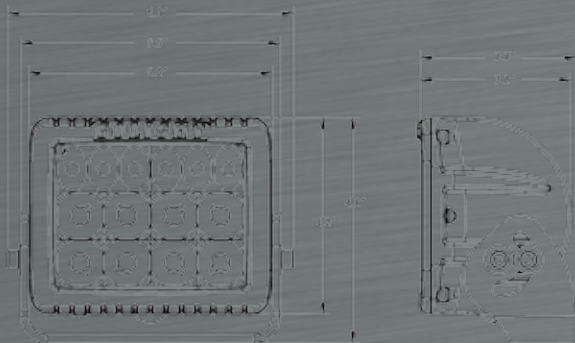

GOLIGHT® LED

GOLIGHT/RADIORAY® LED LED Remote Control Searchlights

- LED Technology
- Remote Controlled Operation
- Three Different Remote Options
- 370° Rotation x 135° Tilt
- Permanent and Portable Mounting Options
- U.V. and Salt Water Resistant
- 3 Amps with 12v Power Source
- 3-Year Limited Warranty
- Plano-Convex Lens Technology
- Cast Aluminum Heat Sync

ALSO AVAILABLE AS A
DROP IN RETROFIT

GOLIGHT® GXL™ Fixed LED Lighting Xtreme

- Multiple Illumination Options
  Spot, Flood, IR
- Floodlight Output 6000 Max Lumens
- Spotlight Intensity 110,000 Candela
- 94% Optical Efficiency
- 50,000 hr Life Expectancy
- 9-32 Volt DC Input
- IP 68 Rating
- Shock Proof Solid State Lighting
- Instant On
- Quick Adjust Mounting Cradle
- Operating Temp Range: -40° - 145° F
- Low Power Draw
- Powder Coat Cast Aluminum Heat Sync
- 10 Year Limited Warranty

GXL™ MODELS

- 4411 - GXL LED Spotlight (black)
- 4421 - GXL LED Floodlight (black)
- 4422 - GXL LED Floodlight (white)

Additional Models coming soon

PERMANENT MOUNT MODELS

- Wireless Hand-Held Remote - 20004 (white) 20514 (black)
- Wired Dash Mount Remote - 20204 (white)
- Wireless & Dash Remote - 20674 (white) 20494 (black)

PORTABLE MODELS - Suction Cup & Permanent Shoe

- Wired Remote - 51494(charcoal)
- Wireless Remote - 79004 (white)

PORTABLE MODELS - Suction Cup & Magnetic Shoe

- Wireless Hand-Held Remote - 79014 (white) 79514 (black)

DROP IN RETROFIT - 15444