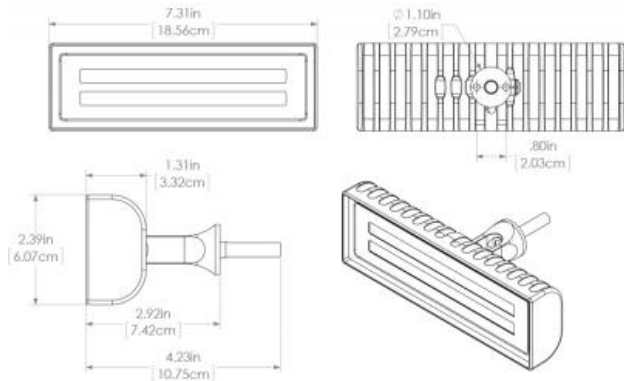

extreme environment lighting

Maxillume2

SKU: 101133

Color Output: White Dimming

Finish: Brushed

A blending of Lumitec's two most popular and powerful flood lights. The Maxillume2 offers all the benefits of its predecessors in a smaller, sleeker package, with higher output and a wider coverage area. Maxillume2 delivers the light output equivalent of a 200 to 300 watt halogen light. Designed and manufactured completely in the US, the light boasts a completely sealed marine grade housing and Lumitec's proprietary DeckSweep® technology. This radially asymmetric pattern puts light where you need it most, meaning more useable light and less wasted power. Now with dimming.

Dimensions: 7.31in (18.56cm) (W) x 2.39in (6.07cm) (H) x 2.92in (7.42cm) (D)

www.lumiteclighting.com | Phone: (561) 272-9840 | info@lumiteclighting.com

ISO LUX PLOT
Product Name: Maxillume 2
Date Tested: 20140530

Max Lux at 10': 302 lx

Target Distance: 10'
Grid Spacing: 2'

- 90% - 100%
- 80% - 89%
- 70% - 79%
- 60% - 69%
- 50% - 59%
- 40% - 49%
- 30% - 39%
- 20% - 29%
- 10% - 19%