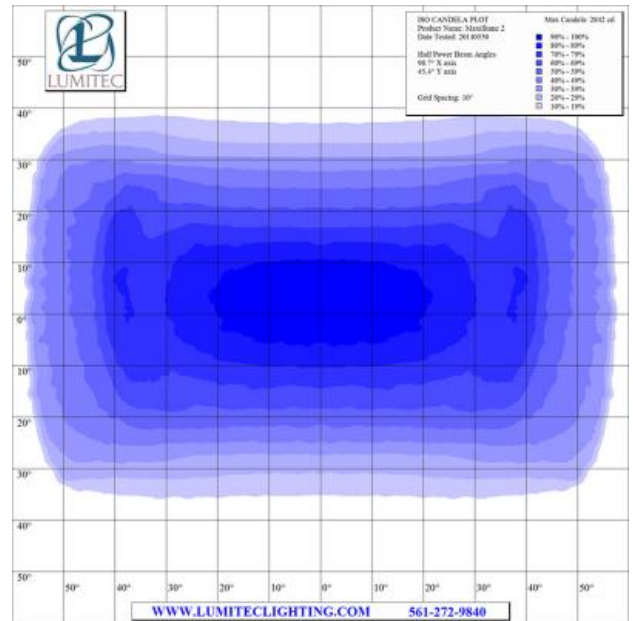

extreme environment lighting

Maxillume2

SKU: 101133

Color Output: White Dimming

Finish: Brushed

A blending of Lumitec's two most popular and powerful flood lights. The Maxillume2 offers all the benefits of its predecessors in a smaller, sleeker package, with higher output and a wider coverage area. Maxillume2 delivers the light output equivalent of a 200 to 300 watt halogen light. Designed and manufactured completely in the US, the light boasts a completely sealed marine grade housing and Lumitec's proprietary DeckSweep® technology. This radially asymmetric pattern puts light where you need it most, meaning more useable light and less wasted power. Now with dimming.

- Voltage: 10 - 30vDC
- 12vDC Amps: 2.95A
- 24vDC Amps: 1.38A
- Correlated Color Temperature: 4500
- Color Rendering Index: 70+
- Rated Watts: 36
- Lumens (White): 2100
- Operating Temp (°C): -35 to +55 C
- Operating Temp (°F): -31 to + 131 F

Dimensions: 7.31in (18.56cm) (W) x 2.39in (6.07cm) (H) x 2.92in (7.42cm) (D)

www.lumiteclighting.com | Phone: (561) 272-9840 | info@lumiteclighting.com

ISO LUX PLOT
Product Name: Maxillume 2
Date Tested: 20140530

Max Lux at 10': 302 lx

Target Distance: 10'
Grid Spacing: 2'

- 90% - 100%
- 80% - 89%
- 70% - 79%
- 60% - 69%
- 50% - 59%
- 40% - 49%
- 30% - 39%
- 20% - 29%
- 10% - 19%