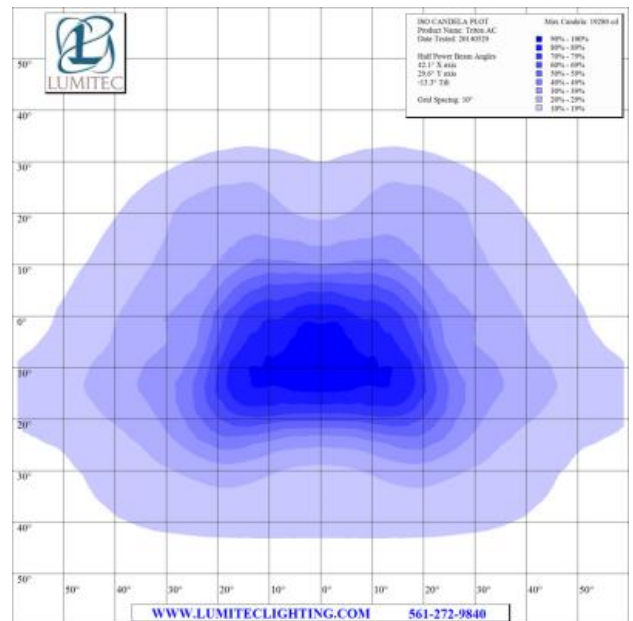

extreme environment lighting

Triton - Surface Mount

SKU: 101156

Color Output: White Non Dimming

Finish: White - Flush Mount

This LED luminaire can easily replace a high output HID. With up to a staggering 12,930 raw lumens and an output exceeding that of 1,000 Watt halogens, this light will illuminate an area larger than 37,000 square feet. No more restrike or warm-up issues of HID. Forget about power hungry, blisteringly dangerous Halogens. Available in 12 or 24VDC, or our universal input AC (110 - 277 VAC, 50 - 60 Hz). Three versatile mounting options.

- Voltage: 10-16vDC
- 12vDC Amps: 13.2A
- 24vDC Amps: NA
- Correlated Color Temperature: 6500
- Color Rendering Index: 65+
- Rated Watts: 160
- Lumens (White): 12930
- Operating Temp (°C): -35 to +55 C
- Operating Temp (°F): -31 to + 131 F
- IP67 Compliant
- Certified Ignition Protected

Dimensions: 13.70in (34.80cm) (W) x 5.10in (12.95cm) (H) x 2.11in (5.36cm) (D)

www.lumiteclighting.com | Phone: (561) 272-9840 | info@lumiteclighting.com

ISO LUX PLOT
Product Name: Triton AC
Date Tested: 20140529

Max Lux at 10': 2013 lx

Target Distance: 10'
Grid Spacing: 2'

- 90% - 100%
- 80% - 89%
- 70% - 79%
- 60% - 69%
- 50% - 59%
- 40% - 49%
- 30% - 39%
- 20% - 29%
- 10% - 19%