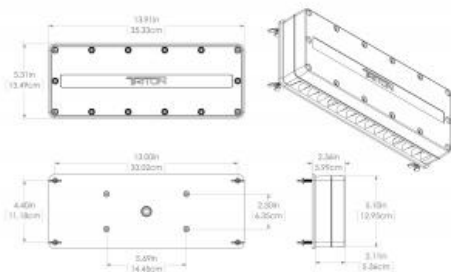

extreme environment lighting

Triton - Surface Mount

SKU: 101156

Color Output: White Non Dimming

Finish: White - Flush Mount

This LED luminaire can easily replace a high output HID. With up to a staggering 12,930 raw lumens and an output exceeding that of 1,000 Watt halogens, this light will illuminate an area larger than 37,000 square feet. No more restrike or warm-up issues of HID. Forget about power hungry, blisteringly dangerous Halogens. Available in 12 or 24VDC, or our universal input AC (110 - 277 VAC, 50 - 60 Hz). Three versatile mounting options.

Dimensions: 13.70in (34.80cm) (W) x 5.10in (12.95cm) (H) x 2.11in (5.36cm) (D)

www.lumiteclighting.com | Phone: (561) 272-9840 | info@lumiteclighting.com

ISO LUX PLOT
Product Name: Triton AC
Date Tested: 20140529

Max Lux at 10': 2013 lx

Target Distance: 10'
Grid Spacing: 2'

- 90% - 100%
- 80% - 89%
- 70% - 79%
- 60% - 69%
- 50% - 59%
- 40% - 49%
- 30% - 39%
- 20% - 29%
- 10% - 19%