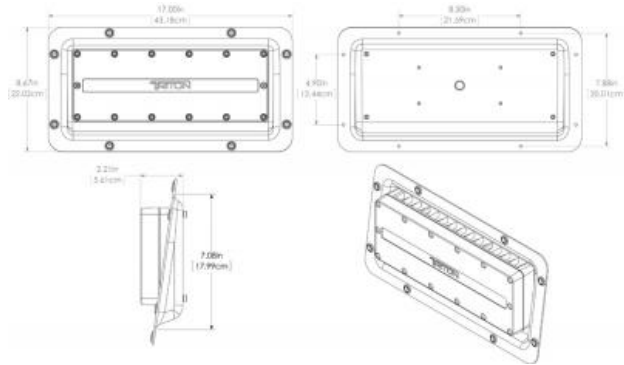

extreme environment lighting

Triton - Semi Recess

SKU: 101153

Color Output: White Non Dimming

Finish: White - Semi-recessed

This LED luminaire can easily replace a high output HID. With up to a staggering 12,930 raw lumens and an output exceeding that of 1,000 Watt halogens, this light will illuminate an area larger than 37,000 square feet. No more restrike or warm-up issues of HID. Forget about power hungry, blisteringly dangerous Halogens. Available in 12 or 24VDC, or our universal input AC (110 - 277 VAC, 50 - 60 Hz). Three versatile mounting options.

Dimensions: 17.00in (43.18cm) (W) x 8.67in (22.02cm) (H) x 2.21in (5.61cm) (D)

www.lumiteclighting.com | Phone: (561) 272-9840 | info@lumiteclighting.com

ISO LUX PLOT
Product Name: Triton AC
Date Tested: 20140529

Max Lux at 10': 2013 lx

Target Distance: 10'
Grid Spacing: 2'

- 90% - 100%
- 80% - 89%
- 70% - 79%
- 60% - 69%
- 50% - 59%
- 40% - 49%
- 30% - 39%
- 20% - 29%
- 10% - 19%