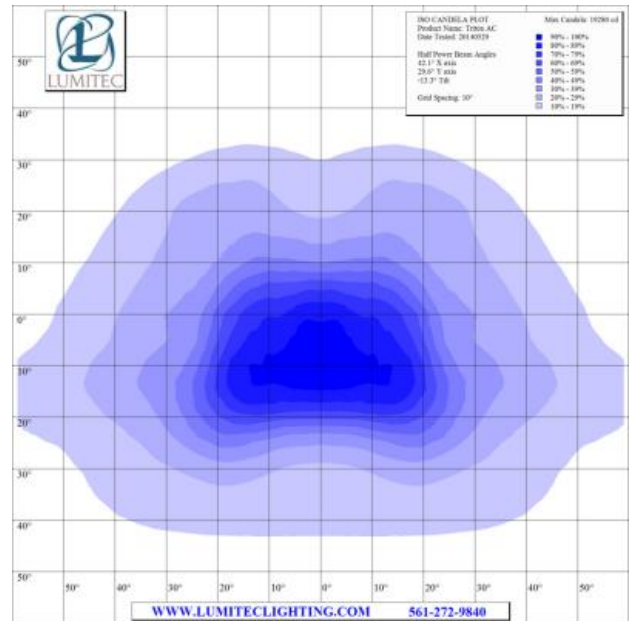

extreme environment lighting

Triton - Semi Recess

SKU: 101153

Color Output: White Non Dimming

Finish: White - Semi-recessed

This LED luminaire can easily replace a high output HID. With up to a staggering 12,930 raw lumens and an output exceeding that of 1,000 Watt halogens, this light will illuminate an area larger than 37,000 square feet. No more restrike or warm-up issues of HID. Forget about power hungry, blisteringly dangerous Halogens. Available in 12 or 24VDC, or our universal input AC (110 - 277 VAC, 50 - 60 Hz). Three versatile mounting options.

- Voltage: 10-16vDC
- 12vDC Amps: 13.2A
- 24vDC Amps: NA
- Correlated Color Temperature: 6500
- Color Rendering Index: 65+
- Rated Watts: 160
- Lumens (White): 12930
- Operating Temp (°C): -35 to +55 C
- Operating Temp (°F): -31 to + 131 F
- IP67 Compliant
- Certified Ignition Protected

Dimensions: 17.00in (43.18cm) (W) x 8.67in (22.02cm) (H) x 2.21in (5.61cm) (D)

www.lumiteclighting.com | Phone: (561) 272-9840 | info@lumiteclighting.com

ISO LUX PLOT
Product Name: Triton AC
Date Tested: 20140529

Max Lux at 10': 2013 lx

Target Distance: 10'
Grid Spacing: 2'

- 90% - 100%
- 80% - 89%
- 70% - 79%
- 60% - 69%
- 50% - 59%
- 40% - 49%
- 30% - 39%
- 20% - 29%
- 10% - 19%