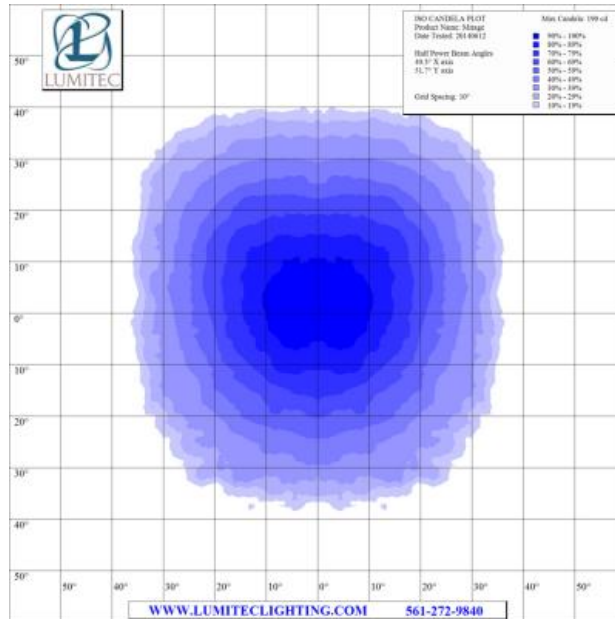

extreme environment lighting

GAI2

SKU: 111809

Color Output: Warm White Dimming

Finish: Brushed

Our best-selling positionable light just got better. Lumitec's newly enhanced General Area Location (GAI) light now has TWICE the output and a new, more efficient optical system! GAI's small size and high output make this light perfect for a wide range of applications: chart light, reading light, task light or even a deck light. Completely sealed and IP67 compliant.

- Voltage: 10 - 30vDC
- 12vDC Amps: 270mA
- 24vDC Amps: 150mA
- Correlated Color Temperature: 3000
- Color Rendering Index: 90+
- Rated Watts: 6
- Lumens (White): 290
- Operating Temp (°C): -35 to +55 C
- Operating Temp (°F): -31 to + 131 F
- IP67 Compliant
- Certified Ignition Protected

Dimensions: 2.53in (6.42cm) (W) x 2.53in (6.42cm) (H) x 1.49in (3.78cm) (D)

www.lumiteclighting.com | Phone: (561) 272-9840 | info@lumiteclighting.com

ISO LUX PLOT
Product Name: Mirage
Date Tested: 20140612

Max Lux at 10': 20 lx

Target Distance: 10'
Grid Spacing: 2'

- 90% - 100%
- 80% - 89%
- 70% - 79%
- 60% - 69%
- 50% - 59%
- 40% - 49%
- 30% - 39%
- 20% - 29%
- 10% - 19%