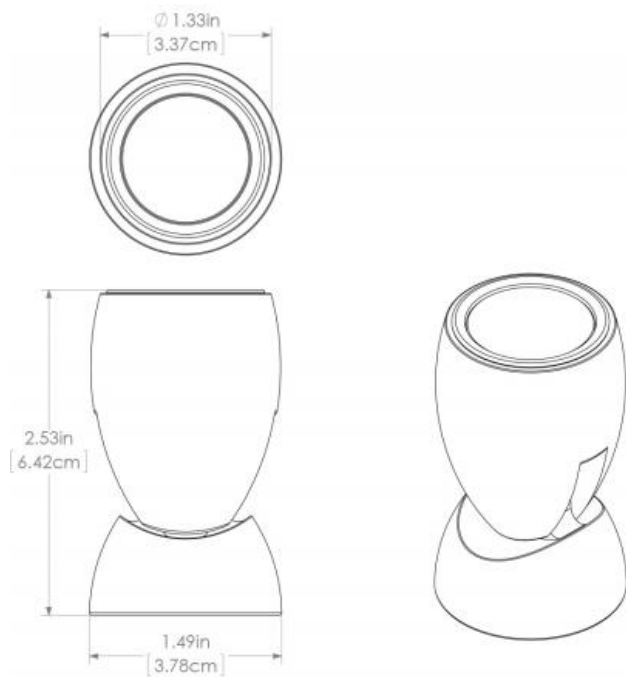

extreme environment lighting

GAI2

SKU: 111809

Color Output: Warm White Dimming

Finish: Brushed

Our best-selling positionable light just got better. Lumitec's newly enhanced General Area Location (GAI) light now has TWICE the output and a new, more efficient optical system! GAI's small size and high output make this light perfect for a wide range of applications: chart light, reading light, task light or even a deck light. Completely sealed and IP67 compliant.

Dimensions: 2.53in (6.42cm) (W) x 2.53in (6.42cm) (H) x 1.49in (3.78cm) (D)

www.lumiteclighting.com | Phone: (561) 272-9840 | info@lumiteclighting.com

ISO LUX PLOT
Product Name: Mirage
Date Tested: 20140612

Max Lux at 10': 20 lx

Target Distance: 10'
Grid Spacing: 2'

- 90% - 100%
- 80% - 89%
- 70% - 79%
- 60% - 69%
- 50% - 59%
- 40% - 49%
- 30% - 39%
- 20% - 29%
- 10% - 19%