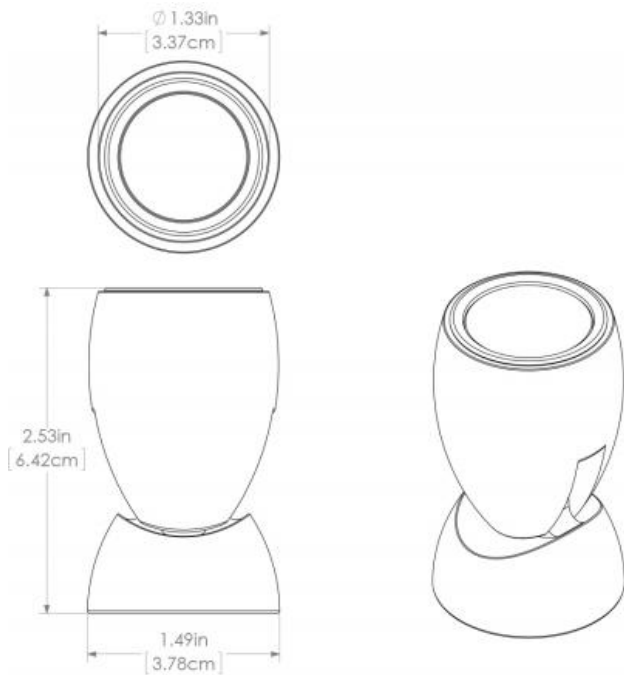

extreme environment lighting

GAI2

SKU: 111810

Color Output: Warm White Dimming

Finish: White

Our best-selling positionable light just got better. Lumitec's newly enhanced General Area Location (GAI) light now has TWICE the output and a new, more efficient optical system! GAI's small size and high output make this light perfect for a wide range of applications: chart light, reading light, task light or even a deck light. Completely sealed and IP67 compliant.

Dimensions: 2.53in (6.42cm) (W) x 2.53in (6.42cm) (H) x 1.49in (3.78cm) (D)

www.lumiteclighting.com | Phone: (561) 272-9840 | info@lumiteclighting.com

ISO LUX PLOT
Product Name: Mirage
Date Tested: 20140612

Max Lux at 10': 20 lx

Target Distance: 10'
Grid Spacing: 2'

- 90% - 100%
- 80% - 89%
- 70% - 79%
- 60% - 69%
- 50% - 59%
- 40% - 49%
- 30% - 39%
- 20% - 29%
- 10% - 19%