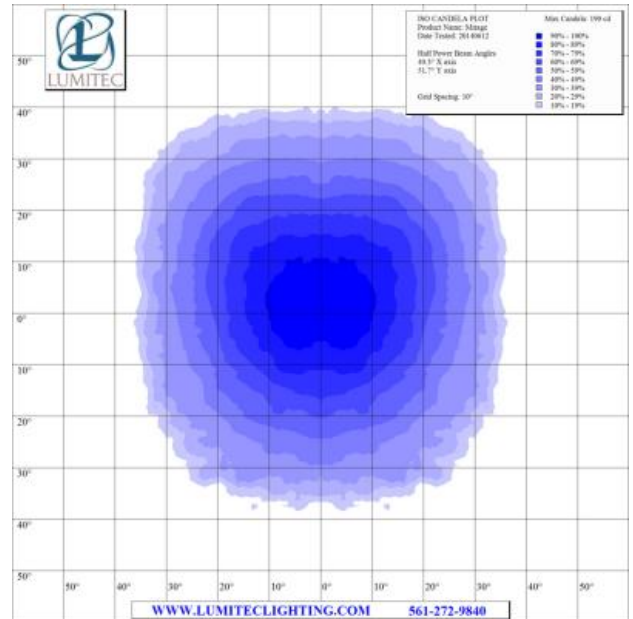

extreme environment lighting

GAI2

SKU: 111810

Color Output: Warm White Dimming

Finish: White

Our best-selling positionable light just got better. Lumitec's newly enhanced General Area Location (GAI) light now has TWICE the output and a new, more efficient optical system! GAI's small size and high output make this light perfect for a wide range of applications: chart light, reading light, task light or even a deck light. Completely sealed and IP67 compliant.

- Voltage: 10 - 30vDC
- 12vDC Amps: 270mA
- 24vDC Amps: 150mA
- Correlated Color Temperature: 3000
- Color Rendering Index: 90+
- Rated Watts: 6
- Lumens (White): 290
- Operating Temp (°C): -35 to +55 C
- Operating Temp (°F): -31 to + 131 F
- IP67 Compliant
- Certified Ignition Protected

Dimensions: 2.53in (6.42cm) (W) x 2.53in (6.42cm) (H) x 1.49in (3.78cm) (D)

www.lumiteclighting.com | Phone: (561) 272-9840 | info@lumiteclighting.com

ISO LUX PLOT
Product Name: Mirage
Date Tested: 20140612

Max Lux at 10': 20 lx

Target Distance: 10'
Grid Spacing: 2'

- 90% - 100%
- 80% - 89%
- 70% - 79%
- 60% - 69%
- 50% - 59%
- 40% - 49%
- 30% - 39%
- 20% - 29%
- 10% - 19%