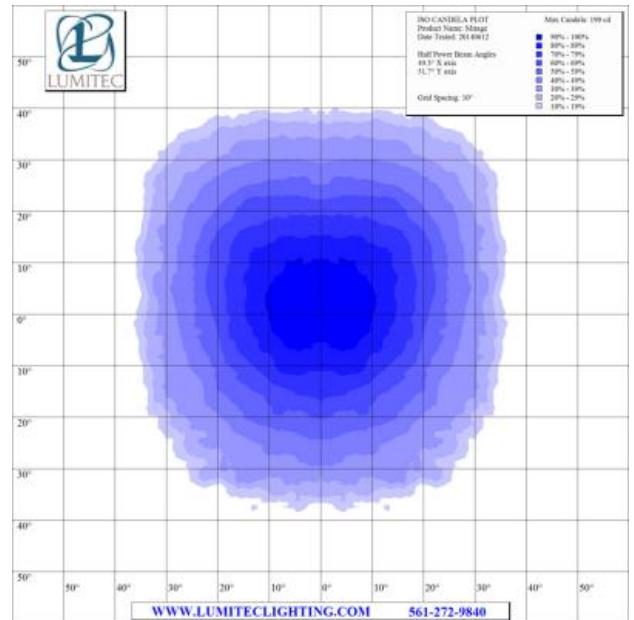

extreme environment lighting

Mirage

SKU: 113118

Color Output: White Dimming, Red Non Dimming, Blue Non Dimming

Finish: Polished Stainless Steel

With multiple improvements for 2014, Lumitec's Mirage down lights remain the best performing down light on the market today. Utilizing the most efficient emitters commercially available, Mirage boasts incredible output and a profile that is among the slimmest in the industry. In field studies Mirage exceeded the output of 20 watt halogens.* Equally suited to elegant salons or no-nonsense T-tops. (*6 watt devices will exceed output of 20 watt halogens, 3 watt devices will exceed output of 10 watt halogens).

- Voltage: 10 - 30vDC
- 12vDC Amps: 490mA
- 24vDC Amps: 250mA
- Correlated Color Temperature: 5000
- Color Rendering Index: 70+
- Rated Watts: 6
- Lumens (White): 372
- Operating Temp (°C): -35 to +55 C
- Operating Temp (°F): -31 to + 131 F
- IP67 Compliant
- Certified Ignition Protected

Dimensions: 3.25in (8.25cm) (W) x 3.25in (8.25cm) (H) x 1.11in (2.81cm) (D)

www.lumiteclighting.com | Phone: (561) 272-9840 | info@lumiteclighting.com

ISO LUX PLOT
Product Name: Mirage
Date Tested: 20140612

Max Lux at 10': 20 lx

Target Distance: 10'
Grid Spacing: 2'

- 90% - 100%
- 80% - 89%
- 70% - 79%
- 60% - 69%
- 50% - 59%
- 40% - 49%
- 30% - 39%
- 20% - 29%
- 10% - 19%