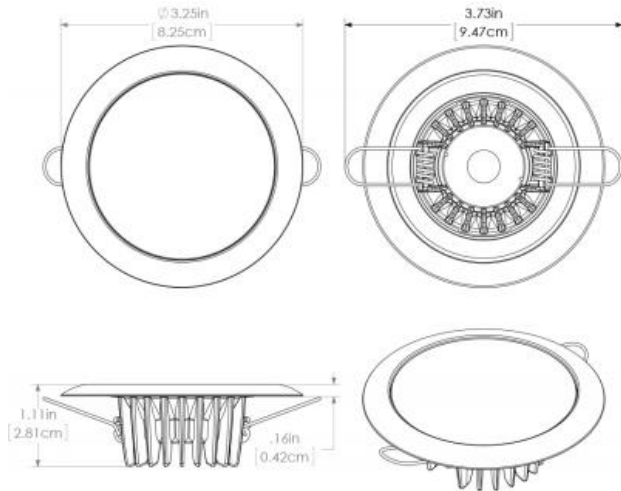

extreme environment lighting

Mirage

SKU: 113118

Color Output: White Dimming, Red Non Dimming, Blue Non Dimming

Finish: Polished Stainless Steel

With multiple improvements for 2014, Lumitec's Mirage down lights remain the best performing down light on the market today. Utilizing the most efficient emitters commercially available, Mirage boasts incredible output and a profile that is among the slimmest in the industry. In field studies Mirage exceeded the output of 20 watt halogens.* Equally suited to elegant salons or no-nonsense T-tops. (*6 watt devices will exceed output of 20 watt halogens, 3 watt devices will exceed output of 10 watt halogens).

Dimensions: 3.25in (8.25cm) (W) x 3.25in (8.25cm) (H) x 1.11in (2.81cm) (D)

www.lumiteclighting.com | Phone: (561) 272-9840 | info@lumiteclighting.com

ISO LUX PLOT
Product Name: Mirage
Date Tested: 20140612

Max Lux at 10': 20 lx

Target Distance: 10'
Grid Spacing: 2'

- 90% - 100%
- 80% - 89%
- 70% - 79%
- 60% - 69%
- 50% - 59%
- 40% - 49%
- 30% - 39%
- 20% - 29%
- 10% - 19%