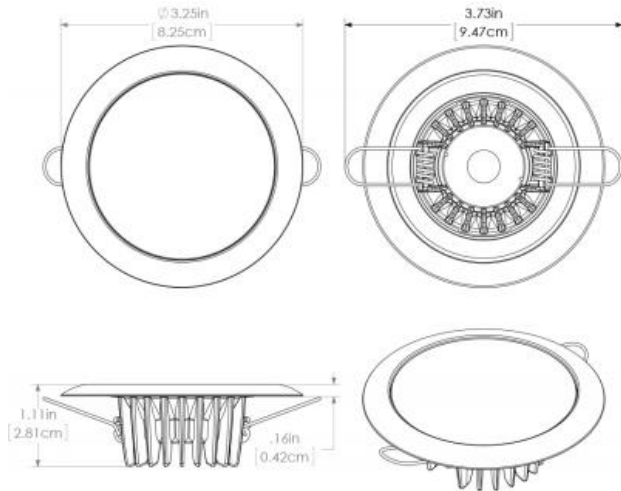

extreme environment lighting

Mirage

SKU: 113123

Color Output: White Non Dimming

Finish: White

With multiple improvements for 2014, Lumitec's Mirage down lights remain the best performing down light on the market today. Utilizing the most efficient emitters commercially available, Mirage boasts incredible output and a profile that is among the slimmest in the industry. In field studies Mirage exceeded the output of 20 watt halogens.* Equally suited to elegant salons or no-nonsense T-tops. (*6 watt devices will exceed output of 20 watt halogens, 3 watt devices will exceed output of 10 watt halogens).

- Voltage: 10 - 30vDC
- 12vDC Amps: 315mA
- 24vDC Amps: 175mA
- Correlated Color Temperature: 5000
- Color Rendering Index: 70+
- Rated Watts: 4
- Lumens (White): 145
- Operating Temp (°C): -35 to +55 C
- Operating Temp (°F): -31 to + 131 F
- IP67 Compliant
- Certified Ignition Protected

Dimensions: 3.25in (8.25cm) (W) x 3.25in (8.25cm) (H) x 1.11in (2.81cm) (D)

www.lumiteclighting.com | Phone: (561) 272-9840 | info@lumiteclighting.com

ISO LUX PLOT
Product Name: Mirage
Date Tested: 20140612

Max Lux at 10': 20 lx

Target Distance: 10'
Grid Spacing: 2'

- 90% - 100%
- 80% - 89%
- 70% - 79%
- 60% - 69%
- 50% - 59%
- 40% - 49%
- 30% - 39%
- 20% - 29%
- 10% - 19%