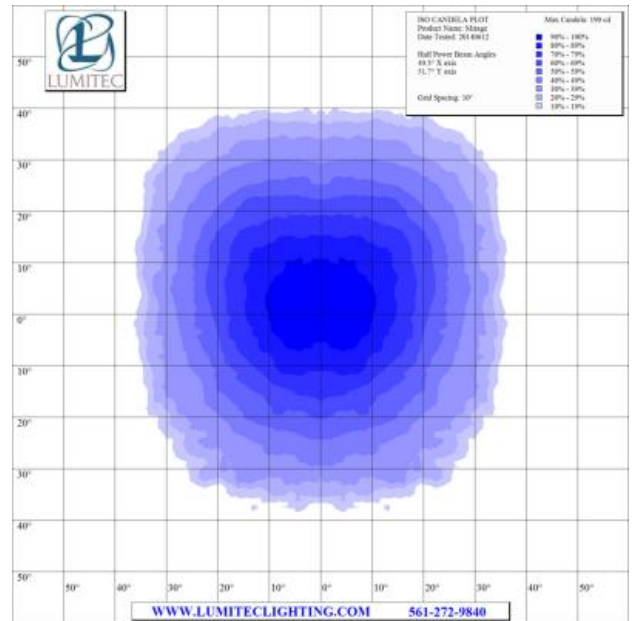

extreme environment lighting

Mirage

SKU: 113123

Color Output: White Non Dimming

Finish: White

With multiple improvements for 2014, Lumitec's Mirage down lights remain the best performing down light on the market today. Utilizing the most efficient emitters commercially available, Mirage boasts incredible output and a profile that is among the slimmest in the industry. In field studies Mirage exceeded the output of 20 watt halogens.* Equally suited to elegant salons or no-nonsense T-tops. (*6 watt devices will exceed output of 20 watt halogens, 3 watt devices will exceed output of 10 watt halogens).

- Voltage: 10 - 30vDC
- 12vDC Amps: 315mA
- 24vDC Amps: 175mA
- Correlated Color Temperature: 5000
- Color Rendering Index: 70+
- Rated Watts: 4
- Lumens (White): 145
- Operating Temp (°C): -35 to +55 C
- Operating Temp (°F): -31 to + 131 F
- IP67 Compliant
- Certified Ignition Protected

Dimensions: 3.25in (8.25cm) (W) x 3.25in (8.25cm) (H) x 1.11in (2.81cm) (D)

www.lumiteclighting.com | Phone: (561) 272-9840 | info@lumiteclighting.com

ISO LUX PLOT
Product Name: Mirage
Date Tested: 20140612

Max Lux at 10': 20 lx

Target Distance: 10'
Grid Spacing: 2'

- 90% - 100%
- 80% - 89%
- 70% - 79%
- 60% - 69%
- 50% - 59%
- 40% - 49%
- 30% - 39%
- 20% - 29%
- 10% - 19%