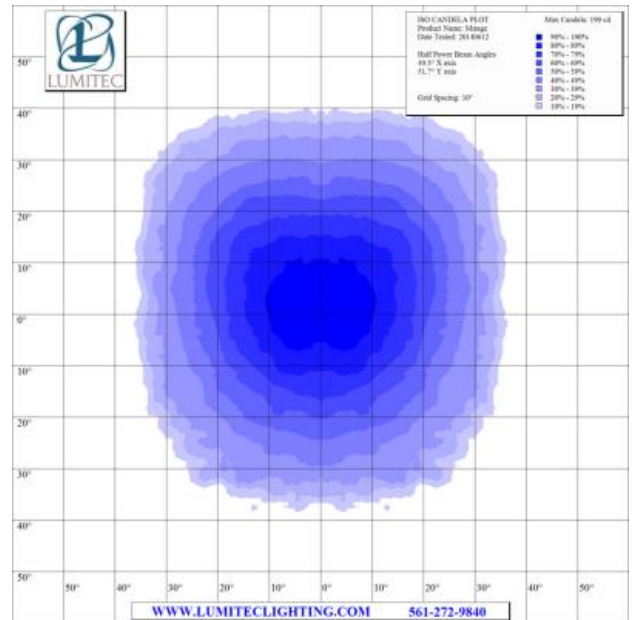

extreme environment lighting

Mirage

SKU: 113128

Color Output: White Dimming, Red Non Dimming, Blue Non Dimming
 Dimming
 Finish: White

With multiple improvements for 2014, Lumitec's Mirage down lights remain the best performing down light on the market today. Utilizing the most efficient emitters commercially available, Mirage boasts incredible output and a profile that is among the slimmest in the industry. In field studies Mirage exceeded the output of 20 watt halogens.* Equally suited to elegant salons or no-nonsense T-tops. (*6 watt devices will exceed output of 20 watt halogens, 3 watt devices will exceed output of 10 watt halogens).

- Voltage: 10 - 30vDC
- 12vDC Amps: 490mA
- 24vDC Amps: 250mA
- Correlated Color Temperature: 5000
- Color Rendering Index: 70+
- Rated Watts: 6
- Lumens (White): 372
- Operating Temp (°C): -35 to +55 C
- Operating Temp (°F): -31 to + 131 F
- IP67 Compliant
- Certified Ignition Protected

Dimensions: 3.25in (8.25cm) (W) x 3.25in (8.25cm) (H) x 1.11in (2.81cm) (D)

www.lumiteclighting.com | Phone: (561) 272-9840 | info@lumiteclighting.com

ISO LUX PLOT
Product Name: Mirage
Date Tested: 20140612

Max Lux at 10': 20 lx

Target Distance: 10'
Grid Spacing: 2'

- 90% - 100%
- 80% - 89%
- 70% - 79%
- 60% - 69%
- 50% - 59%
- 40% - 49%
- 30% - 39%
- 20% - 29%
- 10% - 19%