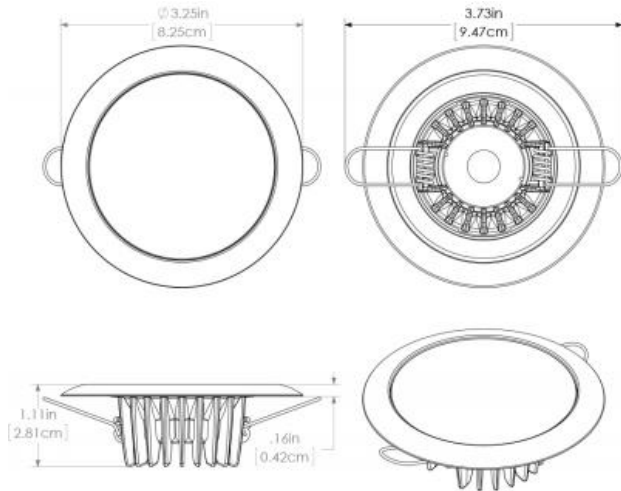

extreme environment lighting

Mirage

SKU: 113128

Color Output: White Dimming, Red Non Dimming, Blue Non Dimming
 Dimming
 Finish: White

With multiple improvements for 2014, Lumitec's Mirage down lights remain the best performing down light on the market today. Utilizing the most efficient emitters commercially available, Mirage boasts incredible output and a profile that is among the slimmest in the industry. In field studies Mirage exceeded the output of 20 watt halogens.* Equally suited to elegant salons or no-nonsense T-tops. (*6 watt devices will exceed output of 20 watt halogens, 3 watt devices will exceed output of 10 watt halogens).

Dimensions: 3.25in (8.25cm) (W) x 3.25in (8.25cm) (H) x 1.11in (2.81cm) (D)

www.lumiteclighting.com | Phone: (561) 272-9840 | info@lumiteclighting.com

ISO LUX PLOT
Product Name: Mirage
Date Tested: 20140612

Max Lux at 10': 20 lx

Target Distance: 10'
Grid Spacing: 2'

- 90% - 100%
- 80% - 89%
- 70% - 79%
- 60% - 69%
- 50% - 59%
- 40% - 49%
- 30% - 39%
- 20% - 29%
- 10% - 19%