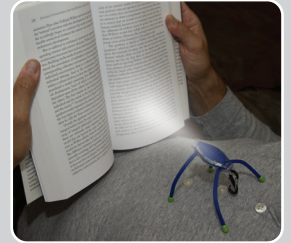

BUGLIT™

LED MICRO FLASHLIGHT

Yes, our adaptable, versatile BugLit™ has a fun, cool design. But don't let that fool you into thinking it's just a plaything—it's also exceptionally useful. In fact, it may be the most innovative and versatile hands-free flashlight you've ever seen.

Let us dissect this for you.

The BugLit™ "body" is actually our powerful INOVA® Microlight—a tough micro flashlight encased in durable polycarbonate plastic housing, with four functions (high power, low power, strobe, and signal). This bright white LED has an effective range of up to 50 feet, and one-mile visibility. Next, the securely attached "legs" are two flexible, fully moldable 6" Nite Ize® Gear Ties®, which can be bent, wrapped, or twisted in many configurations, to sit, stand, store, or shine the flashlight. Wrap the legs around the body for compact storage and transport. And, finally, its lightweight plastic S-Biner® clip allows you to attach, hang, or store the BugLit™ for convenient access on zippers or keys.

- + Available with a high visibility White LED
- + 7 fun color options to choose from – Red/Black, Green/Black, Blue/Lime, Black/Red, Pink/Black, Foliage/Black, Coyote/Black
- + Four functions – High, Low, Strobe and Signal Mode
- + Includes easily replaceable batteries – 2 x 2016 3V Lithium
- + Fully bendable legs can be bent, wrapped, or twisted allowing the BugLit™ to sit, stand, stay, or shine wherever you need it.
- + Hands-Free: Attaches to belt, shirt, tent, in the garage, vehicle or anywhere you need compact & convenient illumination.
- + Easy to securely attach and detach
- + Features Gear Tie® Technology
 - Can be easily removed and replaced
 - UV resistant – will not be damaged by extended sun exposure
 - Strong wire inside holds its shape to attach securely wherever you twist it!
 - Won't scratch or mark
 - Twist it, tie it, reuse it
- + Size #0 S-Biner® is a durable, lightweight double gated carabiner clip – attach or store nearly anywhere!
- + Try it packaging