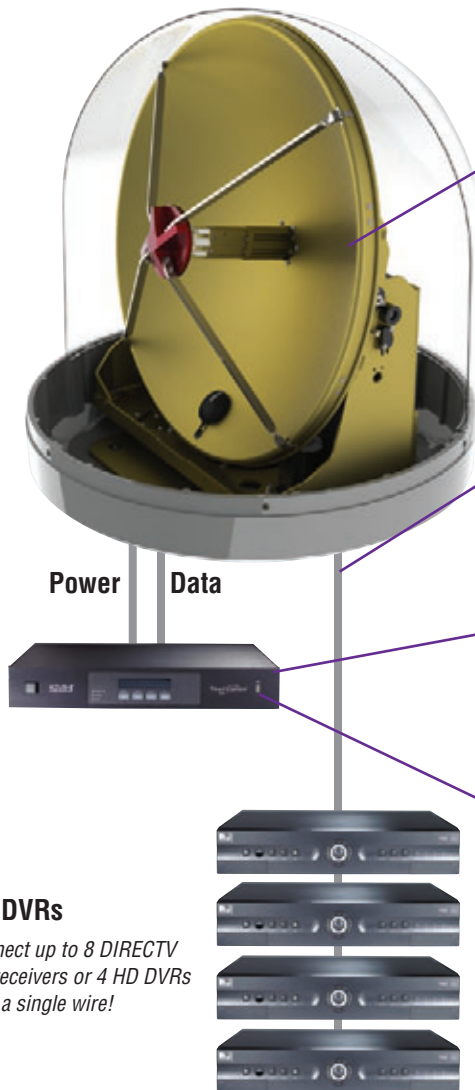

as easy as flipping a switch with the optional Tri-Americas LNB-equipped TracVision HD7.

Easy to install, even easier to use!

Now it's easy to bring DIRECTV HD to boats as small as 40 ft. First, you only need to find room for one compact dome unlike competing two- or three-dome options. Plus, TracVision HD7 uses the same cabling and mounting design as our popular TracVision 6/G6 and M7 models so upgrading to a TracVision HD7 is a breeze!

KVH's TracVision HD7 is the world's most advanced maritime satellite TV system, incorporating patent pending technology and features that provide a unique entertainment experience and unmatched simplicity in operation and installation.