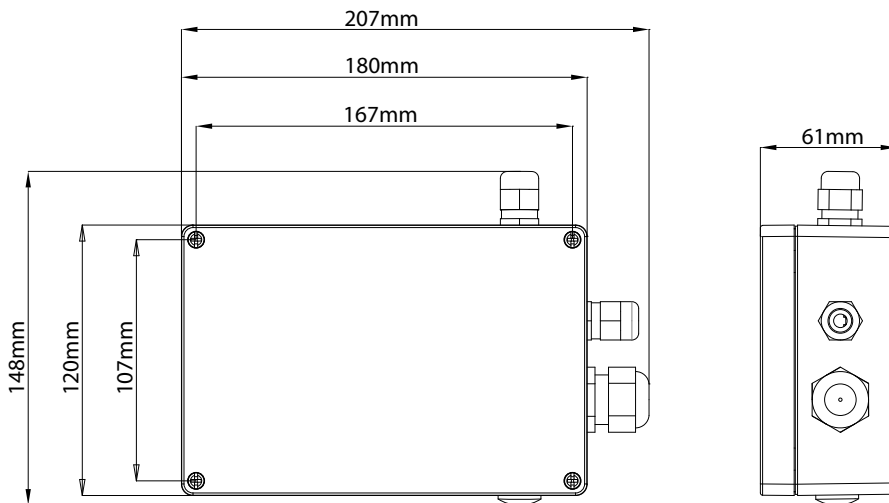

OceanLED Colours App Specifications		No of Colors	Brightness	Sensitivity	Speed
Mode 1	Static Color	1	x		
Mode 2	Cycle Color	4	x		x
Mode 3	Strobe Color	4	x		x
Mode 4	Dynamic Audio Control	3	x	x	
Mode 5	Dynamic Motion Control	2	x	x	
Mobile platforms	iOS ver 8.1 and above / Android version 4.1 (Jellybean) and above				
Availability	Free download via Google Play / iTunes App Store				
Presets	6x storeable scene / colour settings				
Color Control	Large color wheel and selected color indicator				
Help mode	on screen menu information				
Upgrades	Version upgrades available