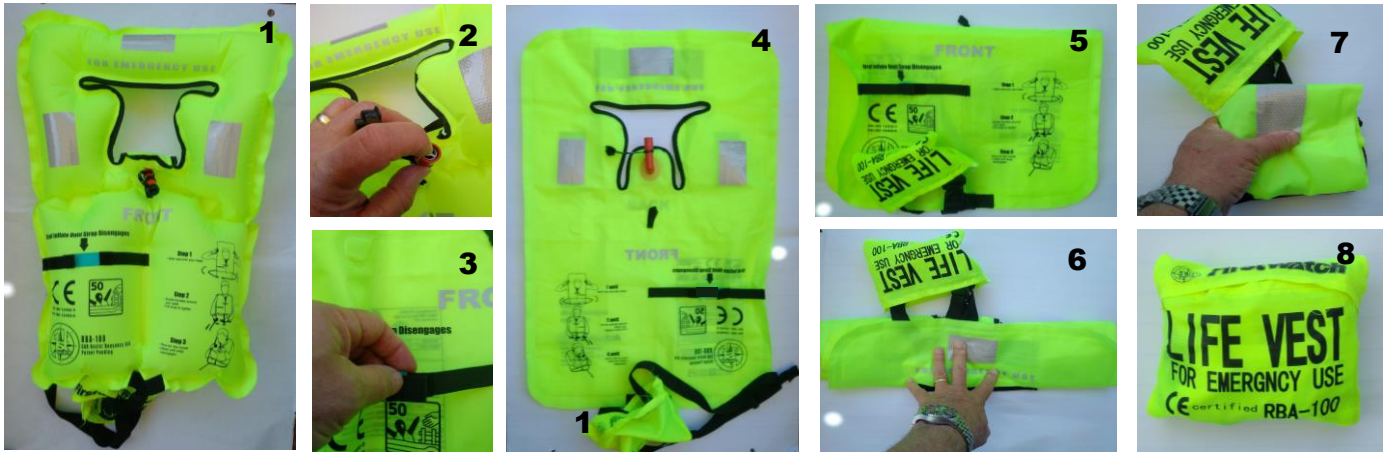

The PFD is reversible and can be folded and stowed in the belt pack after use.

The RBA-100 weights 1.32 lbs in its vacuum pack

'Cube' design pack is easy to throw and catch

The vacuum pack floats on water

Size Comparison - Type II Keyhole Vest

Slightly Larger Than A Smartphone

FirstWatch MODEL RBA-100 Buoyancy Aid, Inflatable 50N		CE EN ISO 12402-5 EN ISO 12402-6		50
MODEL	TYPE	WEIGHT	CHEST	BUOYANCY (N)
RBA-100	Adult	40-140	86-132	98
Special Application Device				
Instructions				
Manufactured by Pacific Coast International LLC DBA FirstWatch Gear, 1141 Ringwood Court Suite 130, San Jose CA USA 95131				
Date of Manufacture Year _____ Day _____ Month _____				
WARNING FLOTATION DEVICES ONLY REDUCE THE RISK OF DROWNING. THEY DO NOT GAURANTEE RESCUE!				
WARNING USE ONLY IN SHELTERED WATERS. FOR SWIMMERS WHO ARE CLOSE TO HELP. THIS IS NOT A LIFEJACKET. DO NOT USE AS A CUSHION. SECURE BUCKLES AND PULL BELTS TIGHT. INFLATE DEVICE UNTIL HOOK & LOOP DISENGAGES.				
DO NOT ATTACH PERSONAL FLOTATION DEVICE TO BOAT OR USE WITH SAFETY HARNESS. RINSE WITH FRESH WATER AND DRY. STORE IN WELL VENTILATED, DRY PLACE. REFER TO LEAFLET. TRAIN YOURSELF IN THE USE OF THEIR DEVICE. INSPECT THE PERSONAL FLOTATION DEVICE AT THE BEGINNING OF EACH SEASON AND BEFORE EACH USE FOR DAMAGE. IF DAMAGED REPLACE THE PERSONAL FLOTATION DEVICE. DO NOT REPAIR THE DEVICE!				
CARE AND MAINTENANCE. RINSE WITH FRESHWATER AND DRY. STORE IN WELL VENTILATED, DRY PLACE. REFER TO LEAFLET. TRAIN YOURSELF IN THE USE OF THE DEVICE. INSPECT THE PERSONAL FLOTATION DEVICE AT THE BEGINNING OF EACH SEASON AND BEFORE EACH USE FOR DAMAGE. IF DAMAGED REPLACE THE PERSONAL FLOTATION DEVICE. DO NOT REPAIR THE DEVICE!				

RBA-100

REPACKING INSTRUCTIONS

Multi Delivery Platform Potential

Lightweight and low profile allows ease of delivery to victims via Boats, Aircraft, Drones.

Can be stowed in emergency/Law Enforcement Vehicles.