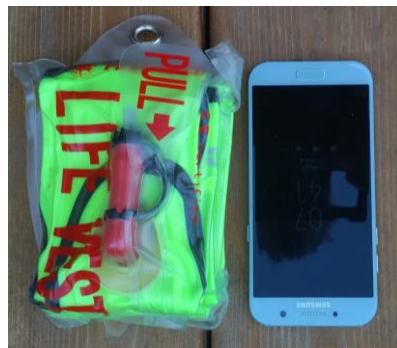

The PFD is reversible and can be folded and stowed in the belt pack after use.

The RBA-100 weights 1.32 lbs in its vacuum pack

'Cube' design pack is easy to throw and catch

The vacuum pack floats on water

Hi-vis color inflation bladder

Reflective Patches and Ink on Bladder for nighttime visibility

19 lbs of buoyancy when inflated.

Repacks into Belt Pouch (see Page 3)

Fully Inflated

Repacks into Its Belt Pack

Size Comparison - Type II Keyhole Vest

Slightly Larger Than A Smartphone

FirstWatch MODEL RBA-100 Buoyancy Aid, Inflatable 50N		CE EN ISO 12402-5 EN ISO 12402-6		50
MODEL	TYPE	WEIGHT	CHEST	BUOYANCY (N)
RBA-100	Adult	40-140	86-132	98
Special Application Device				
Instructions				
Manufactured by Pacific Coast International LLC DBA FirstWatch Gear, 1141 Ringwood Court Suite 130, San Jose CA USA 95131				
Date of Manufacture Year _____ Day _____ Month _____				
WARNING FLOTATION DEVICES ONLY REDUCE THE RISK OF DROWNING. THEY DO NOT GAURANTEE RESCUE!				
WARNING USE ONLY IN SHELTERED WATERS. FOR SWIMMERS WHO ARE CLOSE TO HELP. THIS IS NOT A LIFEJACKET. DO NOT USE AS A CUSHION. SECURE BUCKLES AND PULL BELTS TIGHT. INFLATE DEVICE UNTIL HOOK & LOOP DISENGAGES.				
DO NOT ATTACH PERSONAL FLOTATION DEVICE TO BOAT OR USE WITH SAFETY HARNESS. RINSE WITH FRESH WATER AND DRY. STORE IN WELL VENTILATED, DRY PLACE. REFER TO LEAFLET. TRAIN YOURSELF IN THE USE OF THEIR DEVICE. INSPECT THE PERSONAL FLOTATION DEVICE AT THE BEGINNING OF EACH SEASON AND BEFORE EACH USE FOR DAMAGE. IF DAMAGED REPLACE THE PERSONAL FLOTATION DEVICE. DO NOT REPAIR THE DEVICE!				
CARE AND MAINTENANCE. RINSE WITH FRESHWATER AND DRY. STORE IN WELL VENTILATED, DRY PLACE. REFER TO LEAFLET. TRAIN YOURSELF IN THE USE OF THE DEVICE. INSPECT THE PERSONAL FLOTATION DEVICE AT THE BEGINNING OF EACH SEASON AND BEFORE EACH USE FOR DAMAGE. IF DAMAGED REPLACE THE PERSONAL FLOTATION DEVICE. DO NOT REPAIR THE DEVICE!				