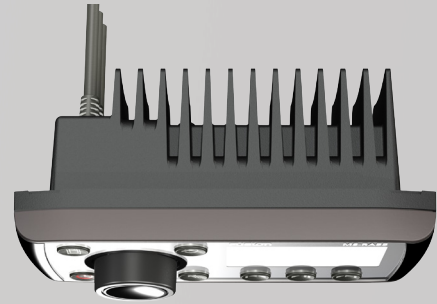

FUSION

MS-RA55 MARINE STEREO

**MRP
\$179.99**

MS-RA55

COMPACT MARINE STEREO WITH BLUETOOTH AUDIO STREAMING

KEY FEATURES

**1 YEAR
WARRANTY**

MULTI-ZONE TECHNOLOGY

The FUSION MS-RA55 offers independent control of the volume level in two separate audio zones.

Multi-Zone Technology also includes functionality for naming zones and setting volume limits.

An additional line out is included and linked to Zone 1 for the optional inclusion of an amplified speaker set.

DAYLIGHT VIEWABLE LCD DISPLAY

The Large 2.6" LCD display is daylight viewable with adjustable contrast to ensure view ability in any light level. The MS-RA55's LCD display is able to resist extreme temperatures and operate in direct sunlight.

IPX5 WATERPROOF

When mounted correctly the front panel of the MS-RA55 is rated to withstand the marine environment like no other stereo.

COMPACT IN SIZE

FUSION's most compact and competitive marine stereo ever! The MS-RA55 has a shallow dash mount depth of only 55mm (2-1/8"), perfect for small boats and personal watercraft.