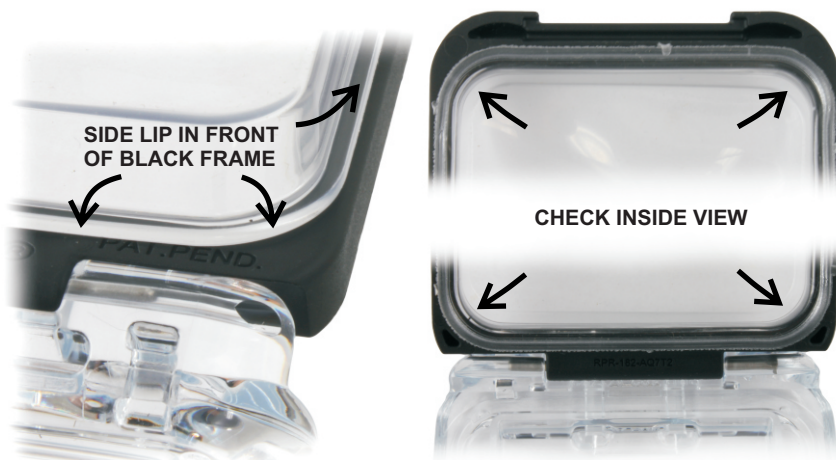

### **FLEX LENS PLACEMENT**

INSERT FLEX-LENS FROM BEHIND BLACK AQUA BOX FRAME. SECURE THE SIDE LIP OF THE LENS IN FRONT OF THE BLACK FRAME. WORK YOUR WAY AROUND THE ENTIRE LENS TO SECURE IN PLACE. PRESS FIRMLY AGAINST EACH CORNER TO ENSURE PROPER LENS FITMENT. CHECK LENS FITMENT PERIODICALLY TO KEEP FITTING CONSISTENT.

### **FOAM PAD PLACEMENT**

OPTIONAL FOAM STRIP CAN BE CUT AND CONFIGURED TO ACCOMMODATE THIN DEVICES. FOAM STRIP CONFIGURATIONS MAY VARY DEPENDING ON DEVICE. THE FOLLOWING EXAMPLE DEMONSTRATES THE STANDARD USE OF THIS FOAM STRIP.

**YOUR DEVICE IS NOT REQUIRED TO MAKE FIRM CONTACT WITH FLEX LENS IN ORDER TO BE A SECURE FIT.**

RMR-INS-AQ7-2

National Products, Inc. 8410 Dallas Ave S. Seattle, WA 98108 206-763-8361 [www.rammount.com](http://www.rammount.com)