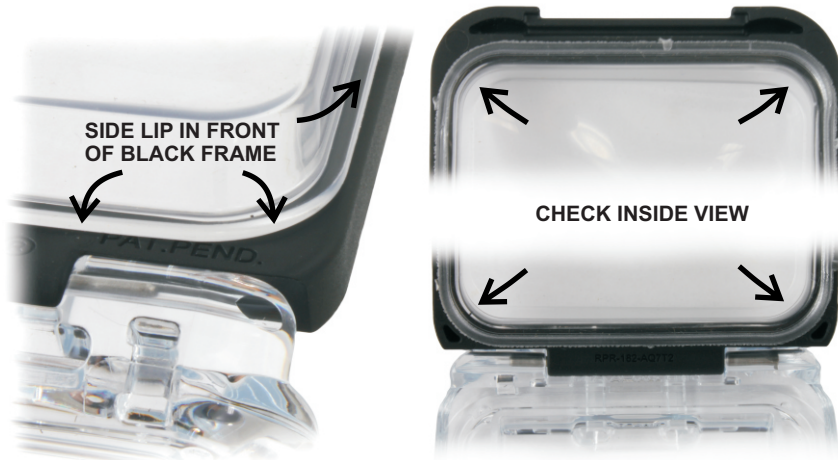

### **FLEX LENS PLACEMENT**

INSERT FLEX-LENS FROM BEHIND BLACK AQUA BOX FRAME. SECURE THE SIDE LIP OF THE LENS IN FRONT OF THE BLACK FRAME. WORK YOUR WAY AROUND THE ENTIRE LENS TO SECURE IN PLACE. PRESS FIRMLY AGAINST EACH CORNER TO ENSURE PROPER LENS FITMENT. CHECK LENS FITMENT PERIODICALLY TO KEEP FITTING CONSISTENT.

### **FOAM PAD PLACEMENT**

OPTIONAL FOAM STRIP CAN BE CUT AND CONFIGURED TO ACCOMMODATE THIN DEVICES. FOAM STRIP CONFIGURATIONS MAY VARY DEPENDING ON DEVICE. THE FOLLOWING EXAMPLE DEMONSTRATES THE STANDARD USE OF THIS FOAM STRIP.

## QUICK RELEASE MOUNTING CLIP

POSITION BOTTOM TWO HOLES OF AQUA BOX™ PRO ONTO THE LOCATOR PINS OF THE MOUNTING CLIP. PRESS AQUA BOX™ BACK AGAINST CLIP TO SNAP THE BACK RECEIVER INTO PLACE. PROVIDED HARDWARE CONNECTS MOUNTING CLIP TO YOUR RAM MOUNT.