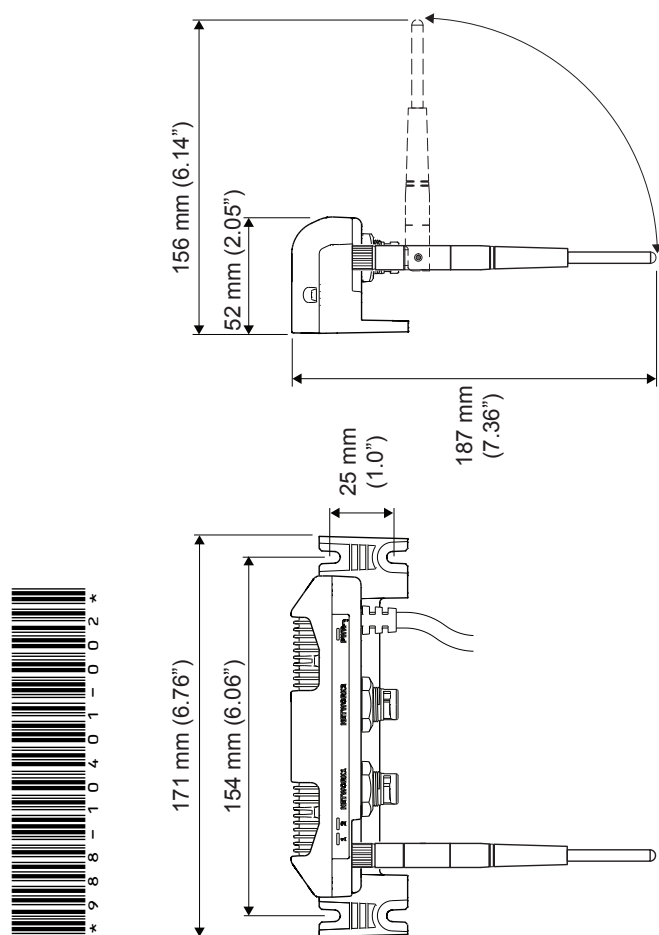

Dimensions / Dimensions

LOWRANCE

SIMRAD

B&G

WIFI-1

Install Guide /
Guide d'installation

English / Français

GoFree

www.bandg.com | www.simrad-yachting.com | www.lowrance.com

Specifications / Spécifications

WIFI-1 features

Marinised Construction	IPX5
Wireless standards	802.11 b/g
Network Ports	2
Automatic configuration	Plug-n-play
Power supply	12 V DC, 200 mA

Layout / Schéma

1	Antenna / <i>Antenne</i>
2	Ethernet / <i>Ethernet</i>
3	Power / <i>Alimentation</i>
4	Ethernet LEDs / <i>LEDs Ethernet</i> - Green: port is active / - Vert: <i>port actif</i>
5	Power LED / <i>LED d'alimentation</i> - Red: power on / - Rouge: <i>sous tension</i>