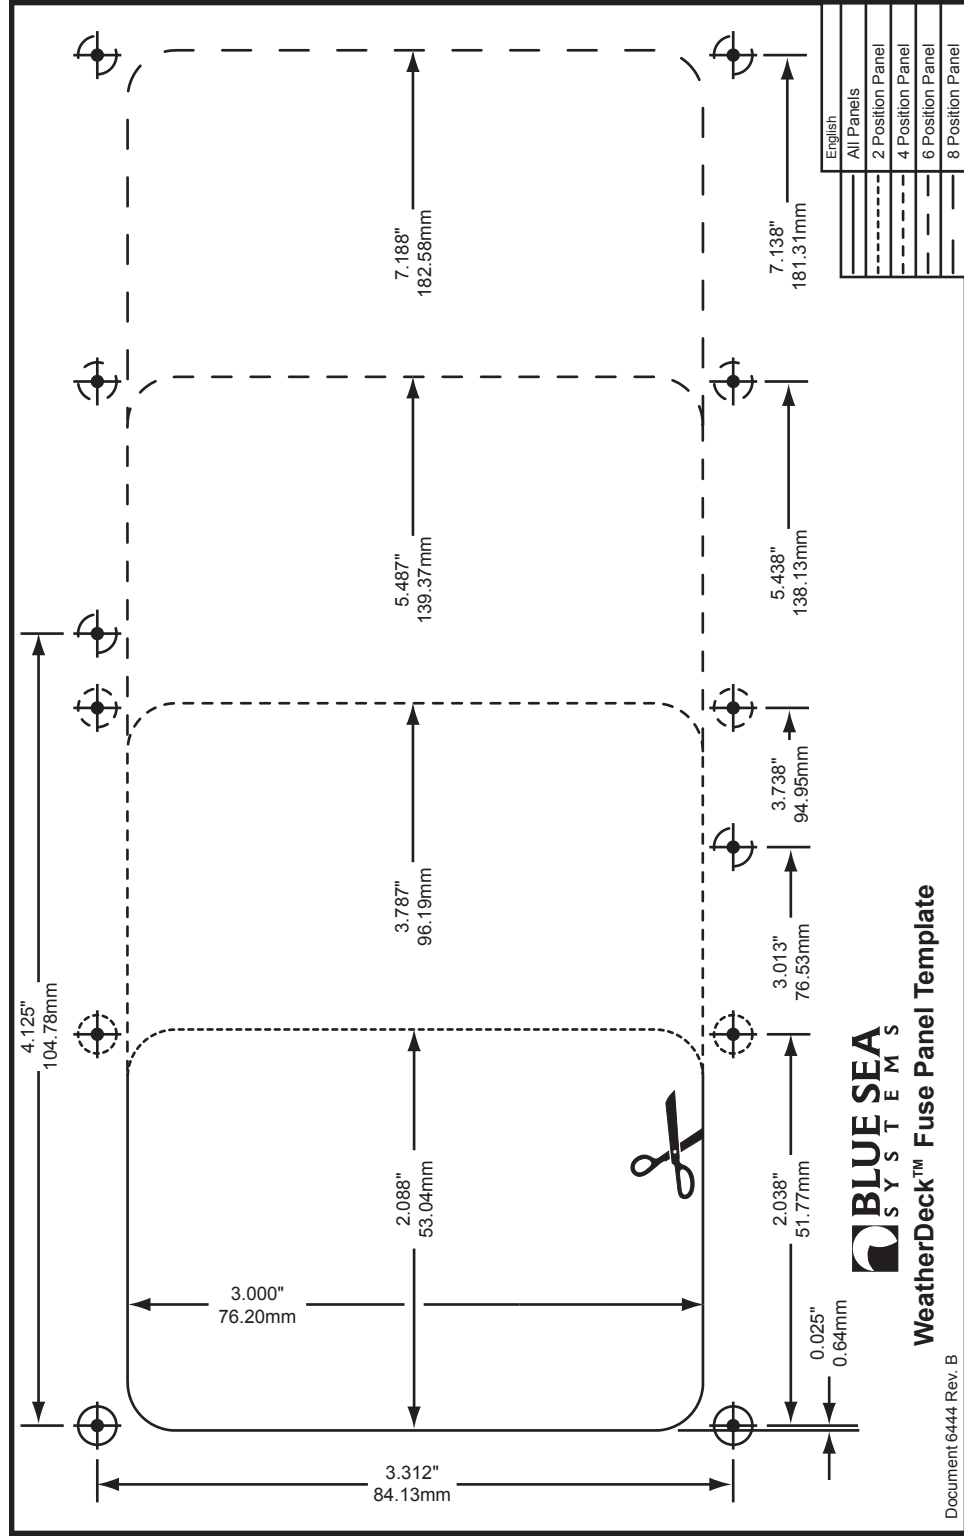

WeatherDeck™ Fuse Panel Template

Document 6444 Rev. B

WeatherDeck™ Fuse Panel Template

Document 6444 Rev. B