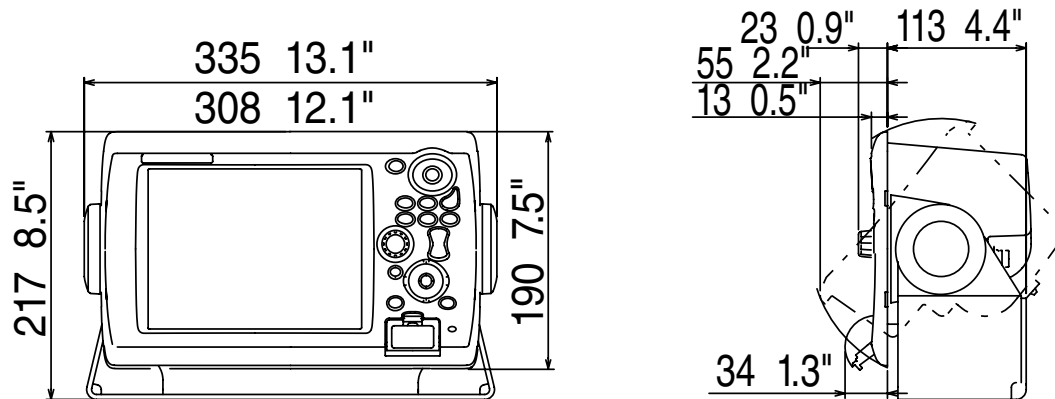

# NavNet 3D MFD8 Dimensional Drawings:

Multi Function Display (Table-top Mount) MFD8

4.7 kg 10.4 lb

Multi Function Display (Flush Mount) MFD8

3.9 kg 8.6 lb