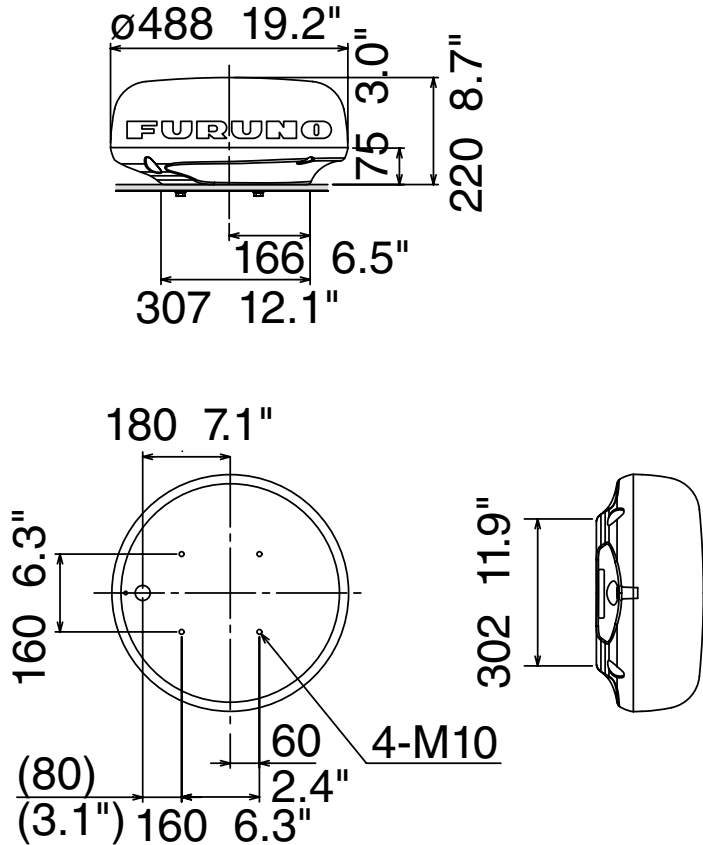

DRS2D/DRS4D Dimensional Drawings:

19" Radome Radar Sensor DRS2D 6.5 kg 14.3 lb

24" Radome Radar Sensor DRS4D 7.5 kg 16.5 lb