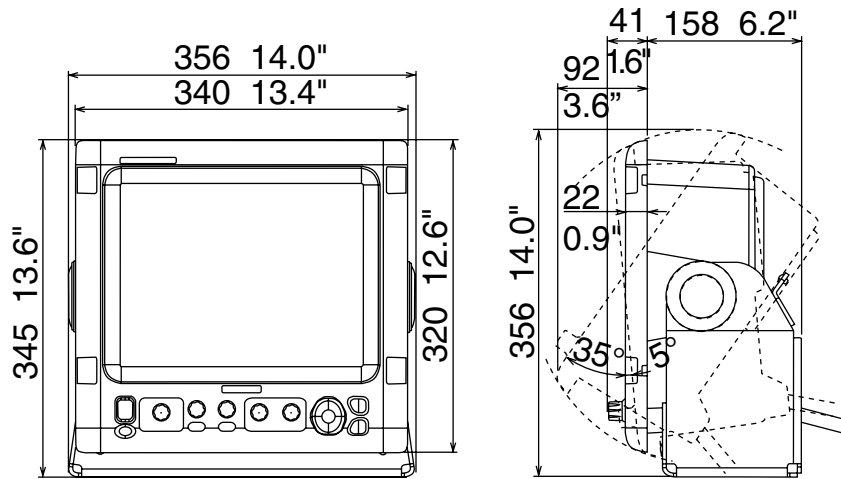

FCV1150 Dimensional Drawings

FCV1150 (Bracket Mount)

8.2 kg 18.1 lb

FCV1150 (Flush Mount)

6.8 kg 15.0 lb