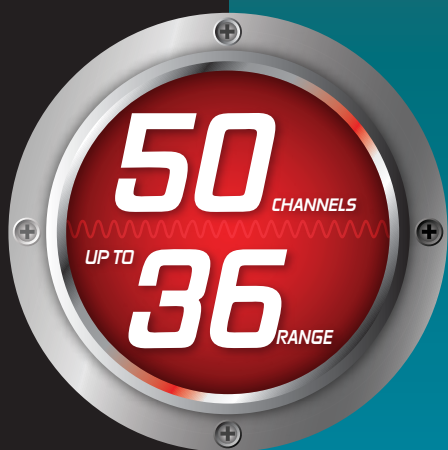

MIDLAND[®]
WALKIE-TALKIES

GXT1000

TWO-WAY RADIOS WITH 50 CHANNELS, SOS SIREN AND WEATHER SCAN

22 Channels PLUS 28 EXTRA CHANNELS

Clear, crisp communication with easy button access

Up to 36 Mile Range*

Longer range communication in open areas with little or no obstruction

387 Privacy Codes

Gives you up to 5560 channel options to help you block other conversations

NOAA Weather Alert Radio with Weather Scan

Automatically locks on to your local weather channel and alerts you to severe weather