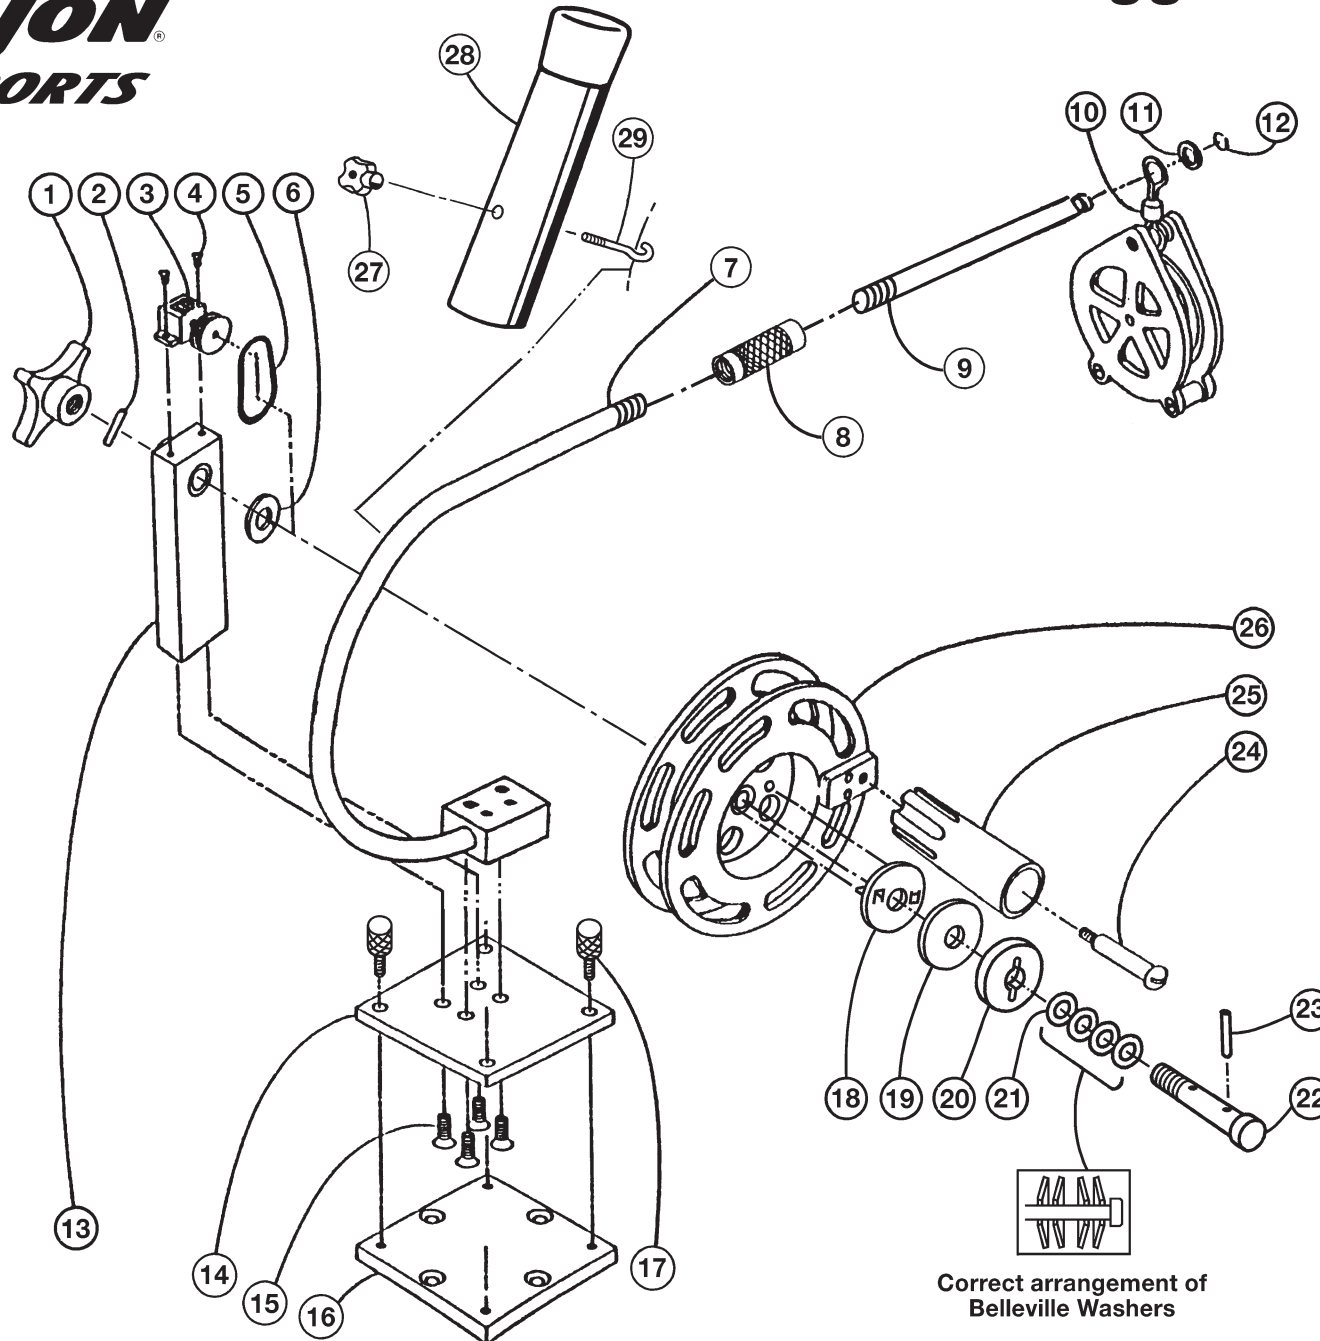

Gadabout® Manual Downrigger

Correct arrangement of Belleville Washers

Parts List MD00318

Detail No.	Description	Qty.	Order By Part No.
1	Clutch Knob	1	51152
2	1/8 x 1 in. Roll Pin	1	2175
3	Counter w/ Med. Lg. Wheel	1	FC600JD88
4	Counter Screws	2	2014
5	Counter Spring / Small	1	2284
6	1/2 in. I. D. Washer	1	2238
7	J-Rod & Block Assembly	1	MDJROD/ASM
8	Rod Collar	1	51044
9	10-1/2 in. End Rod	1	51123
10	5 Spoke Tip Assembly	1	BJ3049
11	Aluminum Tip Retainer	1	51043
12	Tip Retainer Ring	1	2181
13	318 Upright w/ Bushing	1	51299
14	Base Plate	1	51002
15	1/4-20 x 3/4 in. Flat Head Screws	4	2009
16	8 hole Mounting Plate	1	51001
17	3/4 in. Hold Down Knobs	4	BJ102
18	Inner Clutch Disk	1	51098
19	Graphite Pad	1	2307
20	Outter Clutch Disk	1	51093
21	Belleville Washers	4	2231
22	Inner Shaft	1	51757
23	3/16 x 3/4 in. Dowel Pin	1	2165
24	Bolt w/ Sleeve	1 ea.	2005/51085
25	Handle	1	51161
26	6 in. Reel	1	51174
27	Mounting Knob	1	51172
28	Rod Holder Tube & Cap	1	51045
29	Mounting Hook	1	2501