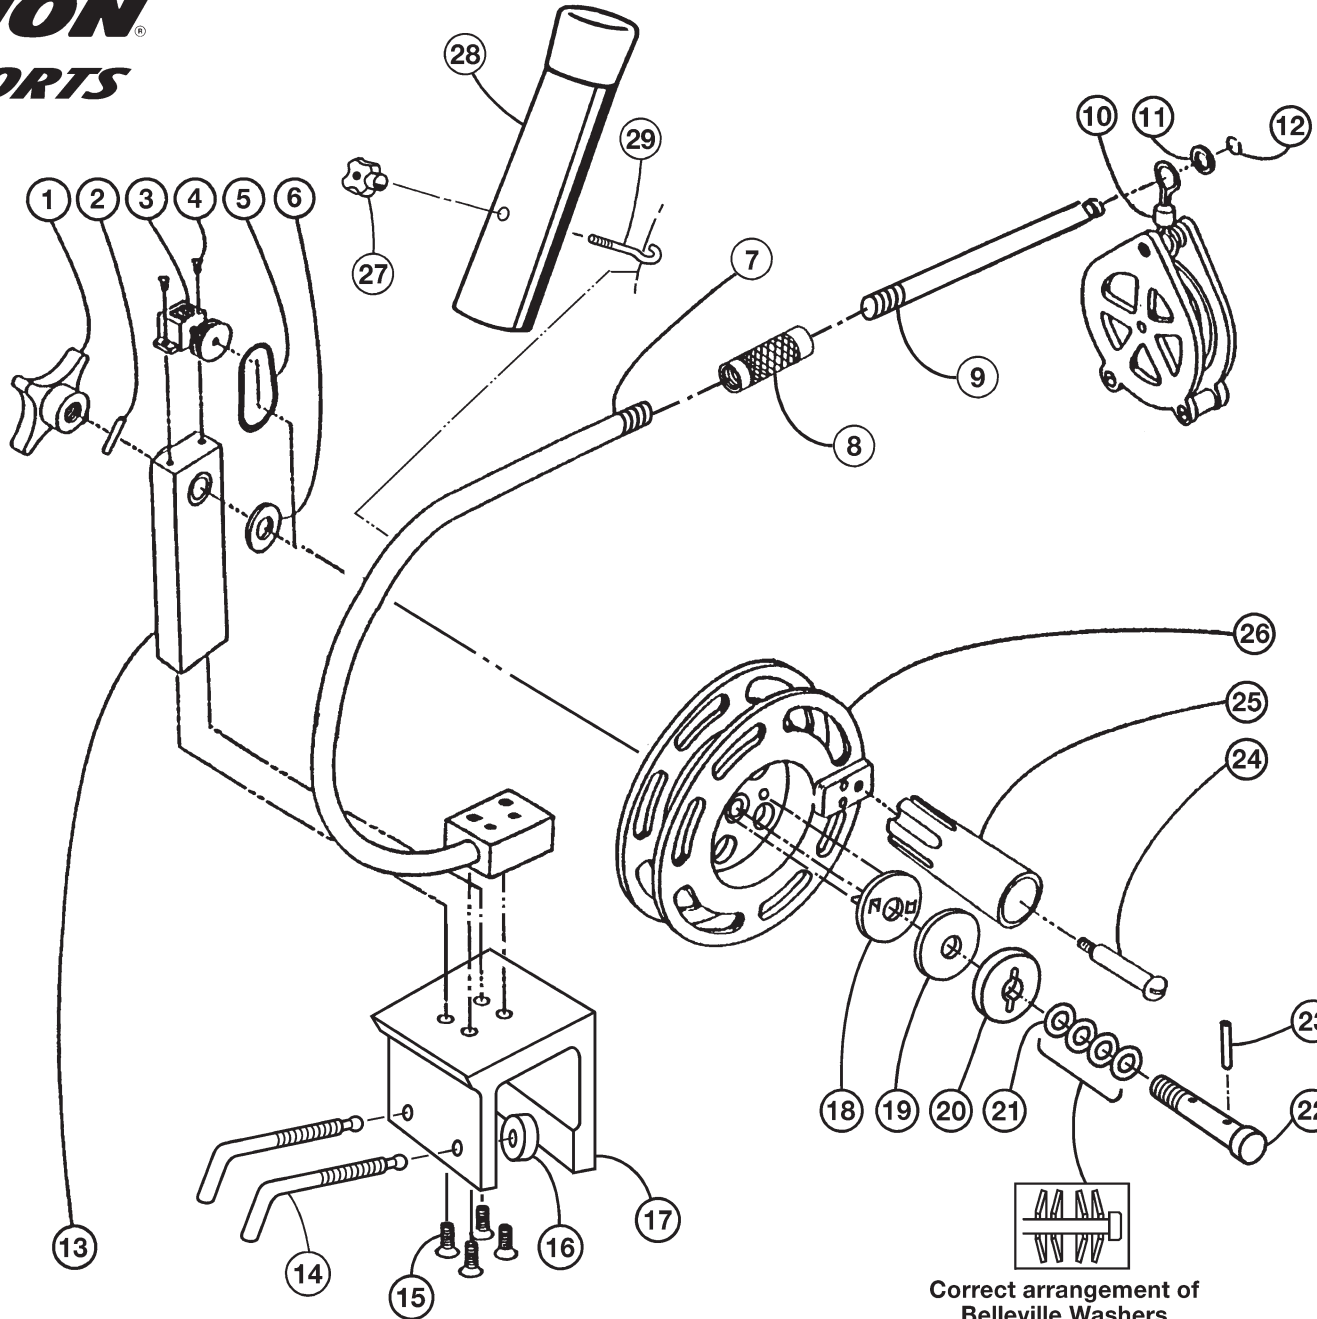

# Runabout<sup>®</sup> Manual Downrigger

## Parts List MD00320

Detail No.	Description	Qty.	Order By Part No.
1	Clutch Knob	1	51152
2	1/8 x 1 in. Roll Pin	1	2175
3	Counter w/ Med. Lg. Wheel	1	FC600JD88
4	Counter Screws	2	2014
5	Counter Spring / Small	1	2284
6	1/2 in. I. D. Washer	1	2238
7	J-Rod & Block Assembly	1	MDJROD/ASM
8	Rod Collar	1	51044
9	10-1/2 in. End Rod	1	51293
10	5 Spoke Tip Assembly	1	BJ3049
11	Aluminum Tip Retainer	1	51043
12	Tip Retainer Ring	1	2181
13	318 Upright w/ Bushing	1	51299
14	Clamp Handle	2	51113
15	1/4-20 x 3/4 in. Flat Head Screws	1	51161
16	Clamp Handle Pads	2	51069B
17	Clamp Base	1	51112
18	Inner Clutch Disk	1	51098
19	Graphite Pad	1	2307
20	Outter Clutch Disk	1	51093
21	Belleville Washers	4	2231
22	Inner Shaft	1	51757
23	3/16 x 3/4 in. Dowel Pin	1	2165
24	Bolt w/ Sleeve	1 ea.	2005/51085
25	Handle	1	51161
26	6 in. Reel	1	51174
27	Mounting Knob	1	51172
28	Rod Holder Tube & Cap	1	51045
29	Mounting Hook	1	2501