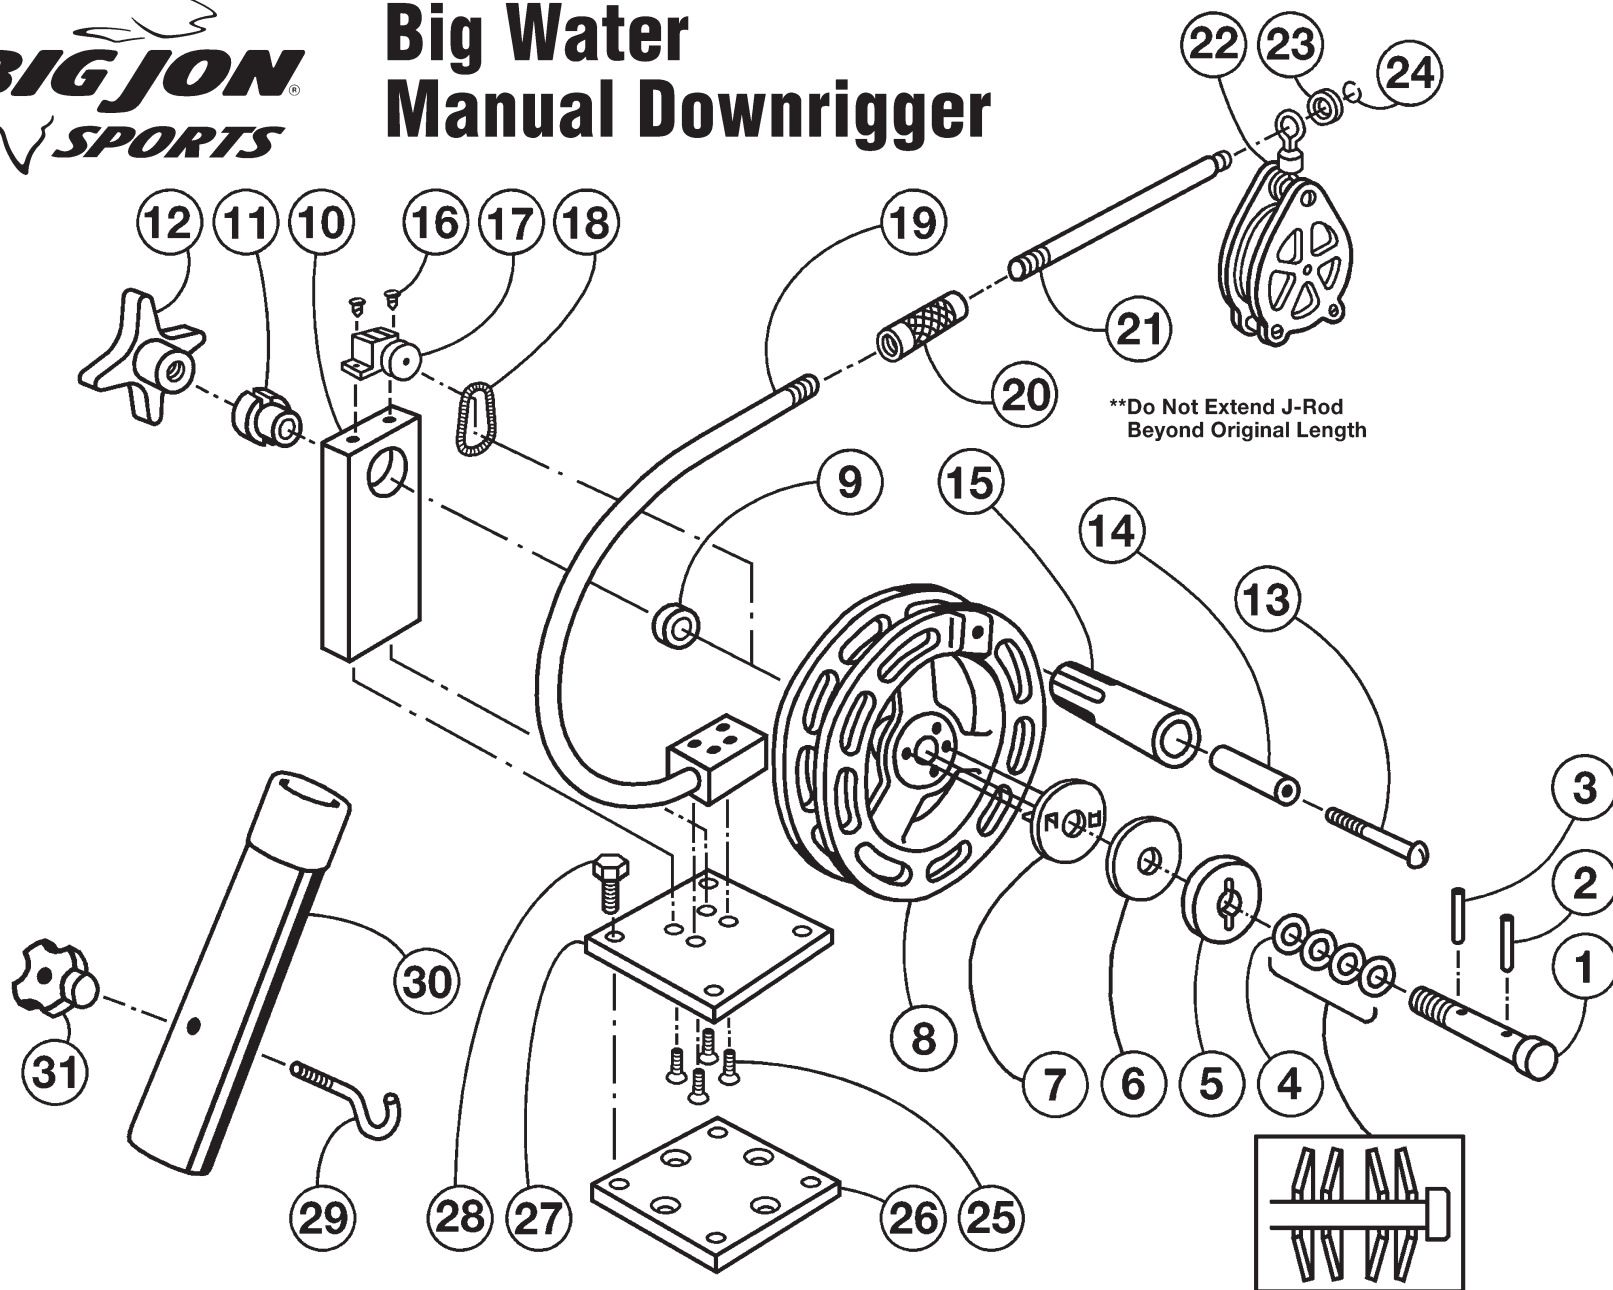

Big Water Manual Downrigger

**Do Not Extend J-Rod Beyond Original Length

Correct arrangement of Belleville Washers

Parts List MD00526

Detail No.	Description	Qty.	Order By Part No.
1	Inner Shaft	1	51757
2	3/16 x 3/4 in. Dowel	1	2165
3	1/8 x 1 in. Roll Pin	1	2175
4	Belleville Washers	4	2231
5	Outer Clutch Disk	1	51093
6	Graphite Pad	1	2307
7	Inner Clutch Disk	1	51098
8	8 in. Reel	1	51164
9	509 SS Washer	1	2238
10	Upright	1	51401
11	Outer Shaft	1	51186
12	Clutch Knob	1	51152
13	Handle Bolt	1	2005
14	Handle Sleeve	1	50185
15	Handle	1	51161
16	Counter Screws	2	2014
17	Counter	1	FC600/35
18	Counter Spring	1	2284
19	J-Rod & Rod Block Assembly	1	526JROD/ASM
20	Rod Collar	1	51044
21	10-1/2 in. End Rod	1	51123
22	5 Spoke Tip Assembly	1	BJ3049
23	Aluminum Tip Retainer	1	51043
24	Tip Retainer Ring	1	2181
25	1/4-20 x 3/4 in. Flat Head Screws	4	2009
26	8 Hole Mounting Plate	1	51001
27	Universal Base Plate	1	51002
28	1/4-20 x 3/4 in. SS Bolts	4	2017
29	Mounting Hook	1	2501
30	Rod Holder Tube & Cap	1	51045
31	Mounting Knob	1	51172