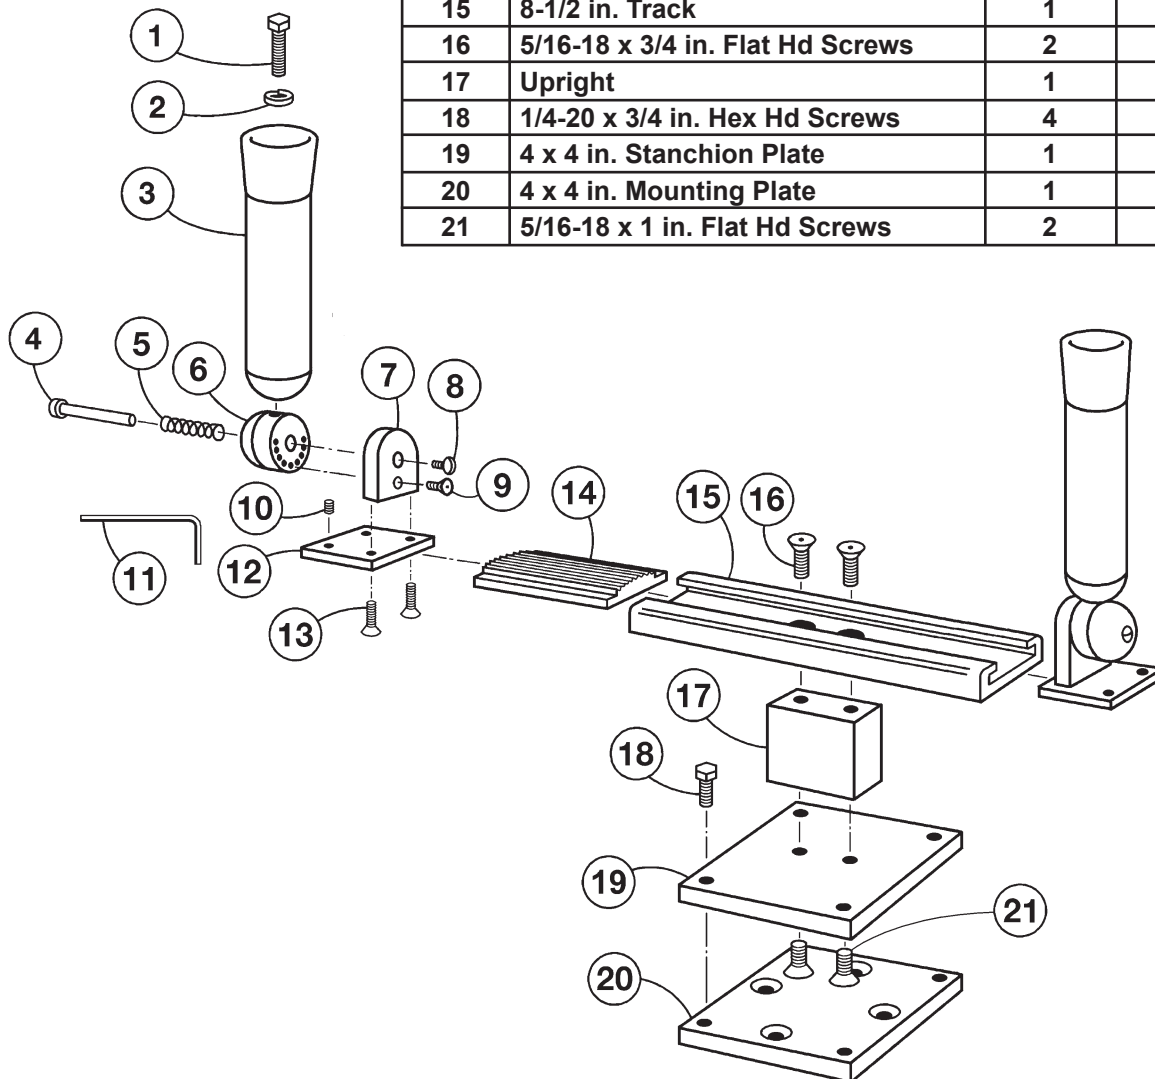

# Dual Multi-Set<sup>®</sup> Pedestal Mount Rod Holders

## Parts List RH02432

Detail No.	Description	Qty.	Order By Part No.
1	1/2-20 x 2 in. HHCS Bolts	2	2351
2	1/2 in. Lock Washers	2	2241
3	Tube w/ Cap & Plugs	2	51221
4	1/2 x 2-1/2 in. Pivot Pins	2	55555
5	Springs	2	2600
6	Multi-Set Barrels	2	55551
7	Multi-Set Igloos	2	55550
8	1/4-20 x 3/8 in. Slot Hd Screws	2	2158
9	1/4-20 x 3/4 in. FI Hd Cap Screws	2	2009
10	1/4-20 x 3/16 in. Allen Set Screws	4	2261
11	1/8 in. Allen Wrench	1	2260
12	2-1/2 x 2-1/2 in. Base Plates	2	55552
13	1/4-20 x 3/4 in. FI Hd Cap Screws	4	2009
14	Rubber Spacer	1	0214
15	8-1/2 in. Track	1	54033
16	5/16-18 x 3/4 in. Flat Hd Screws	2	2371
17	Upright	1	55600
18	1/4-20 x 3/4 in. Hex Hd Screws	4	2017
19	4 x 4 in. Stanchion Plate	1	51229
20	4 x 4 in. Mounting Plate	1	51001
21	5/16-18 x 1 in. Flat Hd Screws	2	2003