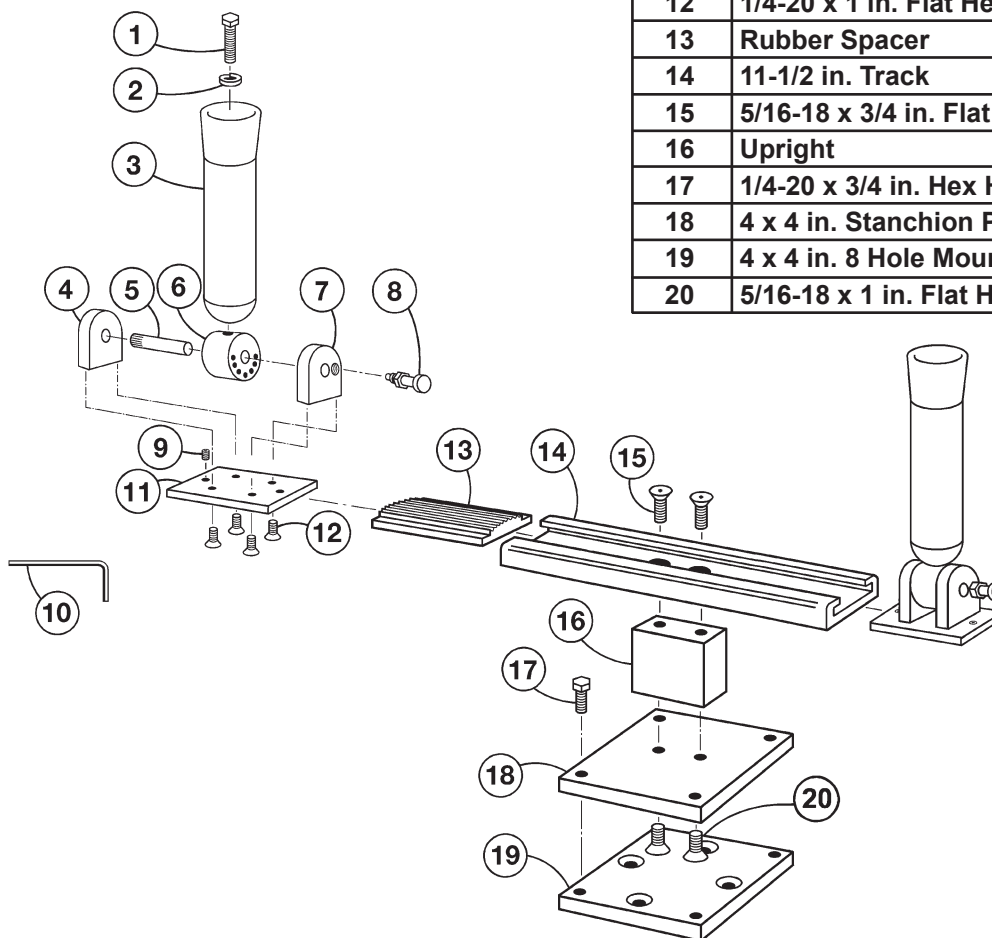

# Dual Heavy-Duty Deck Mount Pedestal Rod Holder

Parts List  
RH02424

| Detail No. | Description                        | Qty. | Order By Part No. |
|------------|------------------------------------|------|-------------------|
| 1          | 1/2-20 x 2 in. HHCS Bolts          | 2    | 2351              |
| 2          | 1/2 in. Lock Washers               | 2    | 2241              |
| 3          | Tube w/ Cap & Plugs                | 2    | 51121             |
| 4          | Igloo Uprights B                   | 2    | 51258B            |
| 5          | 1/2 x 3 in. Pivot Pins             | 2    | 51254             |
| 6          | Locating Barrels                   | 2    | 51253             |
| 7          | Igloo Uprights A                   | 2    | 51258A            |
| 8          | Latch Pin Assemblies               | 2    | 51258             |
| 9          | 1/4-20 x 3/16 in. Allen Set Screws | 4    | 2261              |
| 10         | 1/8 in. Allen Wrench               | 1    | 2260              |
| 11         | 4 x 2-1/2 in. Base Plates          | 2    | 55574             |
| 12         | 1/4-20 x 1 in. Flat Head Screws    | 8    | 2009              |
| 13         | Rubber Spacer                      | 1    | 0214              |
| 14         | 11-1/2 in. Track                   | 1    | 54039             |
| 15         | 5/16-18 x 3/4 in. Flat Head Screws | 2    | 2371              |
| 16         | Upright                            | 1    | 55600             |
| 17         | 1/4-20 x 3/4 in. Hex Head Screws   | 4    | 2017              |
| 18         | 4 x 4 in. Stanchion Plate          | 1    | 51229             |
| 19         | 4 x 4 in. 8 Hole Mounting Plate    | 1    | 51001             |
| 20         | 5/16-18 x 1 in. Flat Head Screws   | 2    | 2003              |