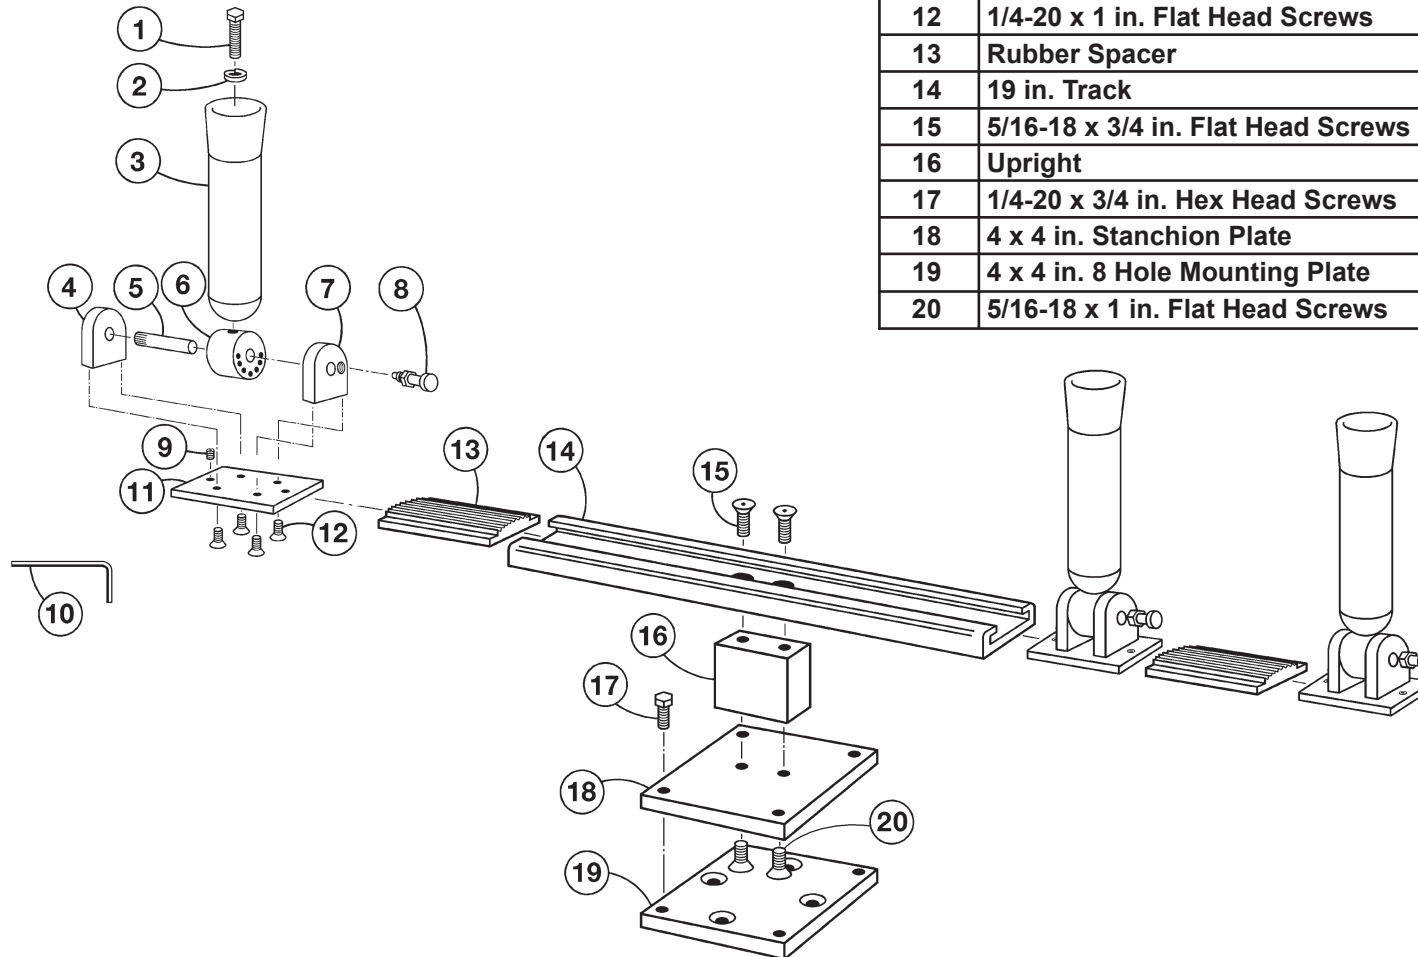

# Triple Heavy-Duty Deck Mount Pedestal Rod Holder

Parts List  
RH03424

Detail No.	Description	Qty.	Order By Part No.
1	1/2-20 x 2 in. HHCS Bolts	3	2351
2	1/2 in. Lock Washers	3	2241
3	Tube w/ Cap & Plugs	3	51121
4	Igloo Uprights B	3	51258B
5	1/2 x 3 in. Pivot Pins	3	51254
6	Locating Barrels	3	51253
7	Igloo Uprights A	3	51258A
8	Latch Pin Assemblies	3	51258
9	1/4-20 x 3/16 in. Allen Set Screws	6	2261
10	1/8 in. Allen Wrench	1	2260
11	4 x 2-1/2 in. Base Plates	3	55574
12	1/4-20 x 1 in. Flat Head Screws	12	2009
13	Rubber Spacer	2	0214
14	19 in. Track	1	54037
15	5/16-18 x 3/4 in. Flat Head Screws	2	2371
16	Upright	1	55600
17	1/4-20 x 3/4 in. Hex Head Screws	4	2017
18	4 x 4 in. Stanchion Plate	1	51229
19	4 x 4 in. 8 Hole Mounting Plate	1	51001
20	5/16-18 x 1 in. Flat Head Screws	2	2003