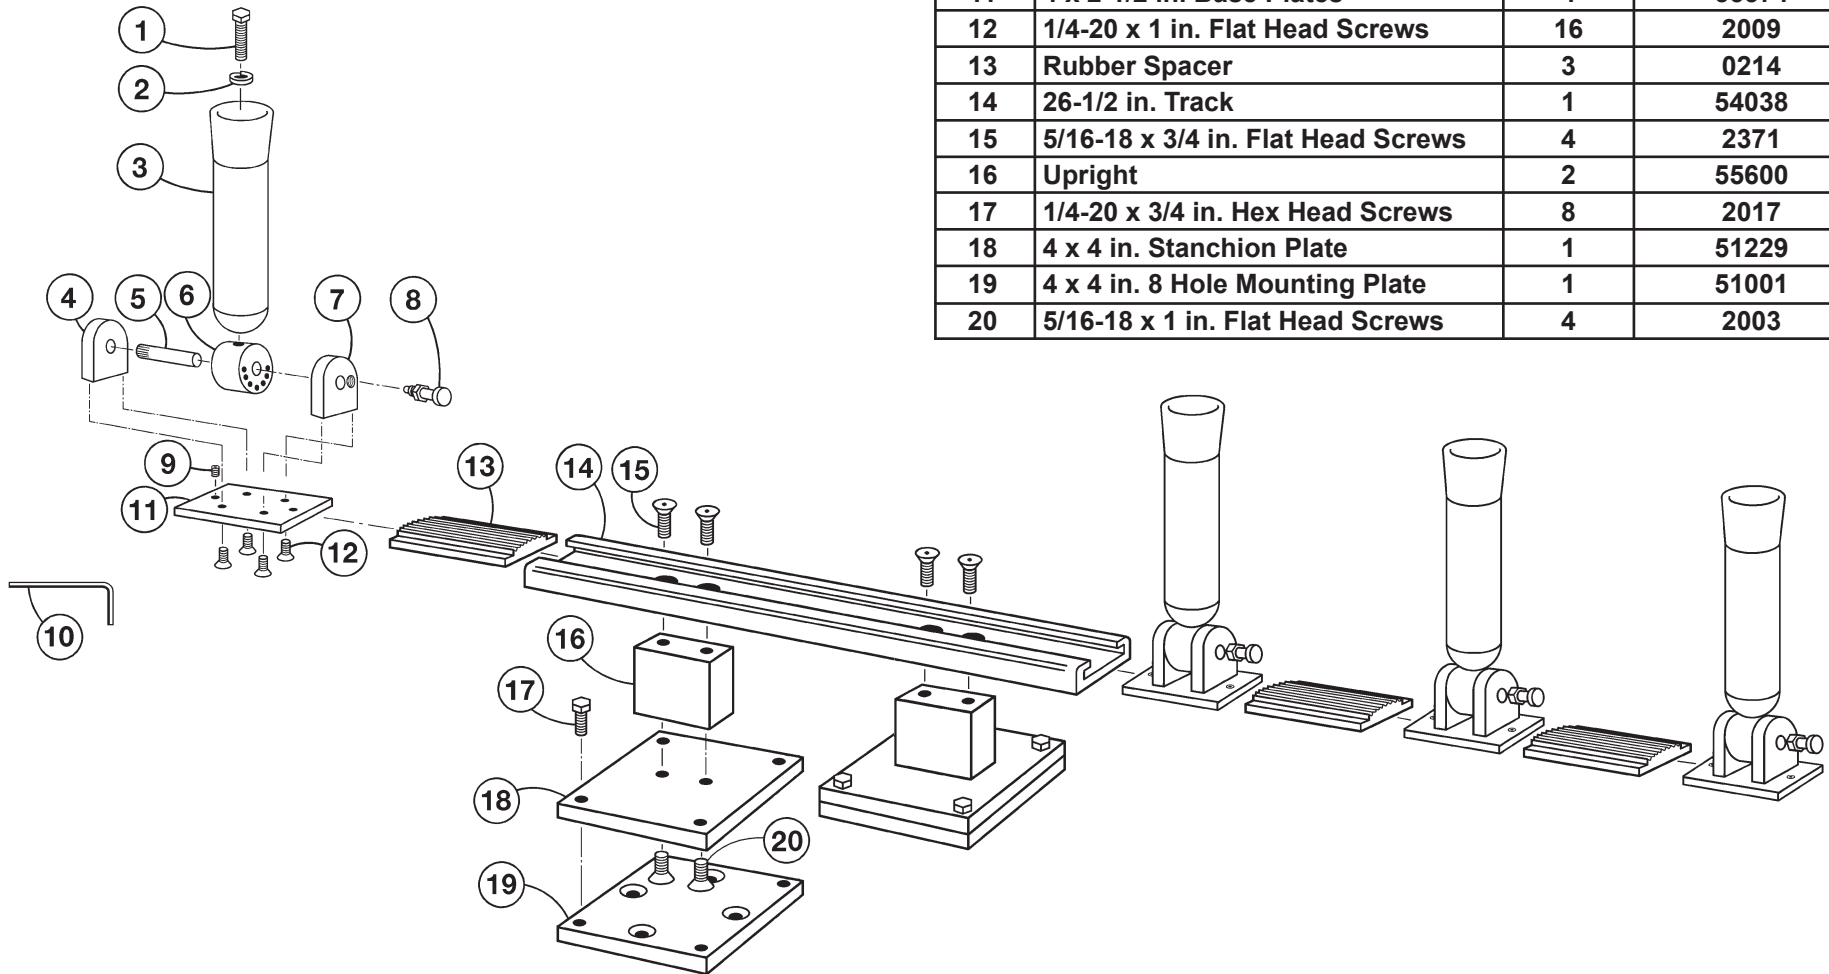

Quad Heavy-Duty Deck Mount Pedestal Rod Holder

Parts List
RH04424

Detail No.	Description	Qty.	Order By Part No.
1	1/2-20 x 2 in. HHCS Bolts	4	2351
2	1/2 in. Lock Washers	4	2241
3	Tube w/ Cap & Plugs	4	51121
4	Igloo Uprights B	4	51258B
5	1/2 x 3 in. Pivot Pins	4	51254
6	Locating Barrels	4	51253
7	Igloo Uprights A	4	51258A
8	Latch Pin Assemblies	4	51258
9	1/4-20 x 3/16 in. Allen Set Screws	8	2261
10	1/8 in. Allen Wrench	1	2260
11	4 x 2-1/2 in. Base Plates	4	55574
12	1/4-20 x 1 in. Flat Head Screws	16	2009
13	Rubber Spacer	3	0214
14	26-1/2 in. Track	1	54038
15	5/16-18 x 3/4 in. Flat Head Screws	4	2371
16	Upright	2	55600
17	1/4-20 x 3/4 in. Hex Head Screws	8	2017
18	4 x 4 in. Stanchion Plate	1	51229
19	4 x 4 in. 8 Hole Mounting Plate	1	51001
20	5/16-18 x 1 in. Flat Head Screws	4	2003