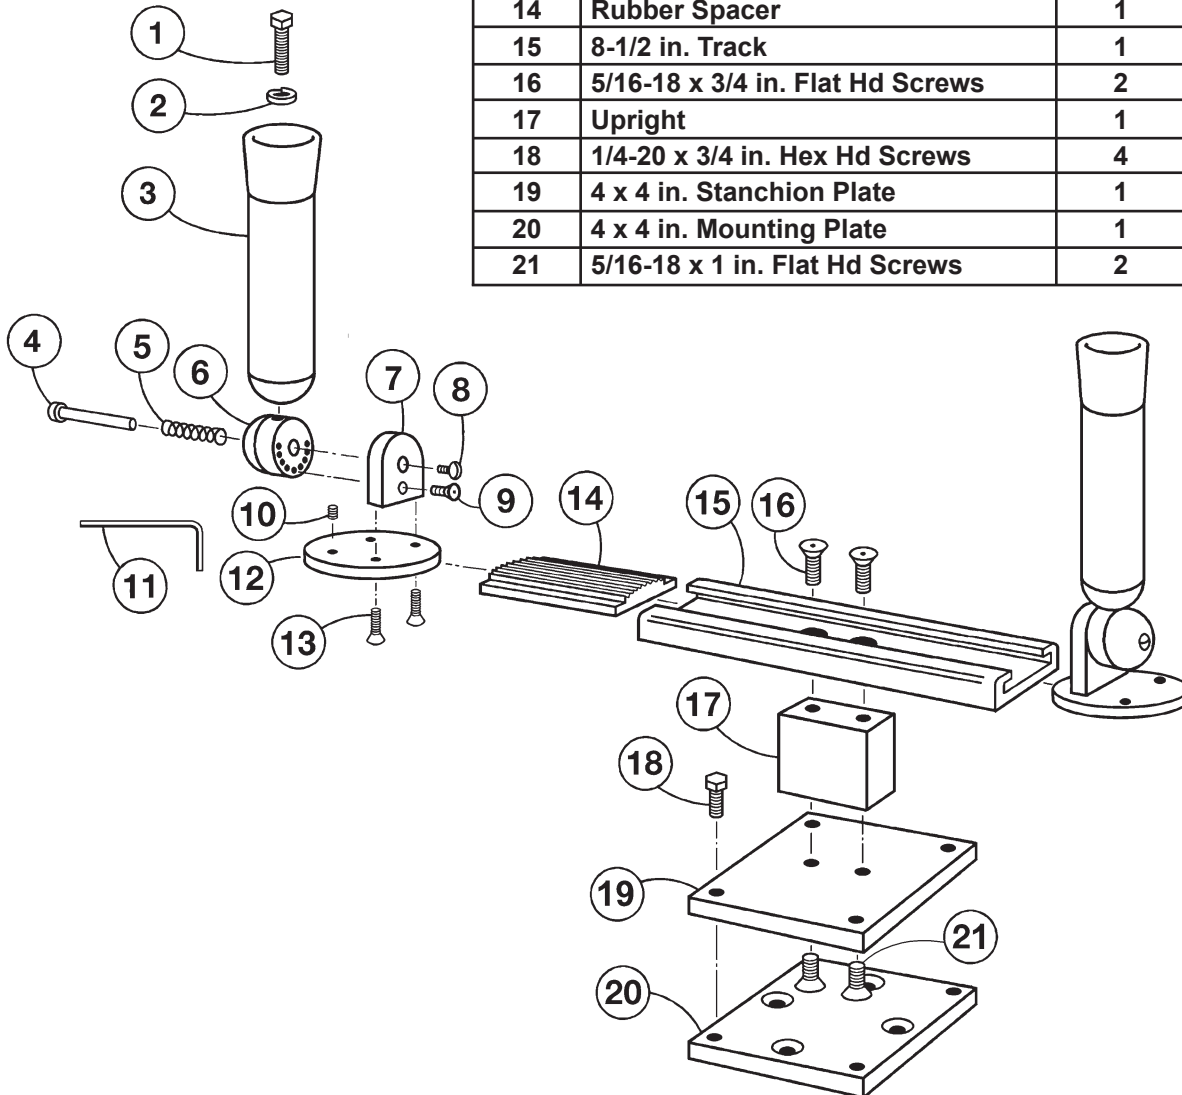

Dual Multi-Axis Pedestal Mount Rod Holders

Parts List RH02360

Detail No.	Description	Qty.	Order By Part No.
1	1/2-20 x 2 in. HHCS Bolts	2	2351
2	1/2 in. Lock Washers	2	2241
3	Tube w/ Cap & Plugs	2	51221
4	1/2 x 2-1/2 in. Pivot Pins	2	55555
5	Springs	2	2600
6	Multi-Set Barrels	2	55551
7	Multi-Set Igloos	2	55550
8	1/4-20 x 3/8 in. Slot Hd Screws	2	2158
9	1/4-20 x 3/4 in. FI Hd Cap Screws	2	2009
10	1/4-20 x 3/16 in. Allen Set Screws	4	2261
11	1/8 in. Allen Wrench	1	2260
12	2-1/2in. Dia. Base Plates	2	55554
13	1/4-20 x 3/4 in. FI Hd Cap Screws	4	2009
14	Rubber Spacer	1	0214
15	8-1/2 in. Track	1	54033
16	5/16-18 x 3/4 in. Flat Hd Screws	2	2371
17	Upright	1	55600
18	1/4-20 x 3/4 in. Hex Hd Screws	4	2017
19	4 x 4 in. Stanchion Plate	1	51229
20	4 x 4 in. Mounting Plate	1	51001
21	5/16-18 x 1 in. Flat Hd Screws	2	2003