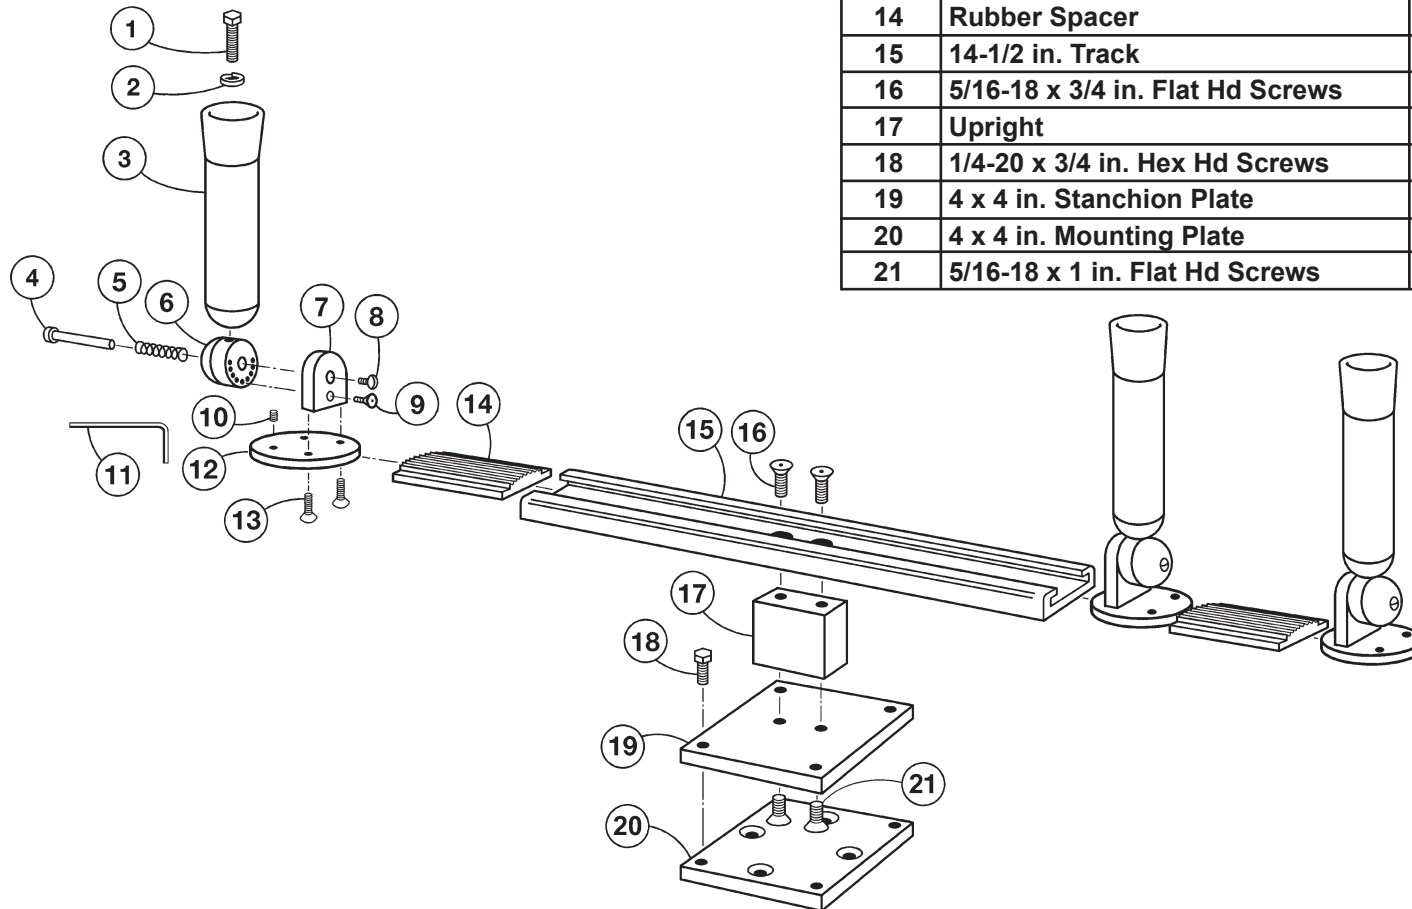

Triple Multi-Axis Pedestal Mount Rod Holders

Parts List
RH03360

Detail No.	Description	Qty.	Order By Part No.
1	1/2-20 x 2 in. HHCS Bolts	3	2351
2	1/2 in. Lock Washers	3	2241
3	Tube w/ Cap & Plugs	3	51221
4	1/2 x 2-1/2 in. Pivot Pins	3	55555
5	Springs	3	2600
6	Multi-Set Barrels	3	55551
7	Multi-Set Igloos	3	55550
8	1/4-20 x 3/8 in. Slot Hd Screws	3	2158
9	1/4-20 x 3/4 in. FI Hd Cap Screws	3	2009
10	1/4-20 x 3/16 in. Allen Set Screws	6	2261
11	1/8 in. Allen Wrench	1	2260
12	2-1/2 in. Dia. Base Plates	3	55554
13	1/4-20 x 3/4 in. FI Hd Cap Screws	6	2009
14	Rubber Spacer	2	0214
15	14-1/2 in. Track	1	54034
16	5/16-18 x 3/4 in. Flat Hd Screws	2	2371
17	Upright	1	55600
18	1/4-20 x 3/4 in. Hex Hd Screws	4	2017
19	4 x 4 in. Stanchion Plate	1	51229
20	4 x 4 in. Mounting Plate	1	51001
21	5/16-18 x 1 in. Flat Hd Screws	2	2003