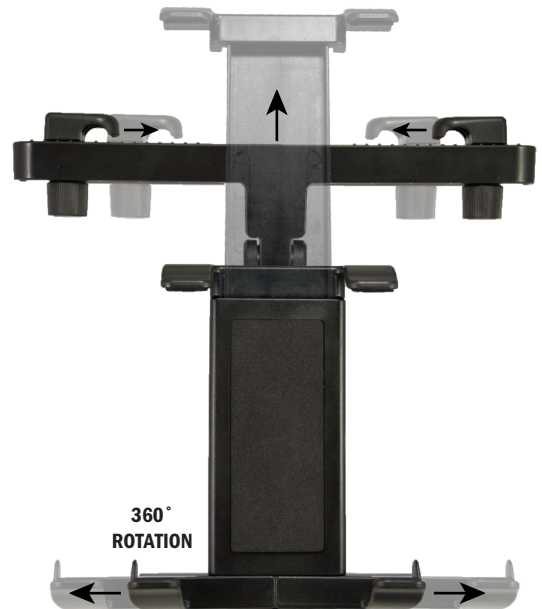

MOBILE ELECTRONICS PRO-SERIES

Universal Tablet Headrest Mount

iPAD + TABLET HEADREST MOUNTING HARDWARE

UNIVERSAL

iPAD &
TABLET

PORTABLE

HEADREST

The Universal Tablet Headrest Mount is the ideal rear seat accessory for mounting your iPad or tablet for backseat passenger use when you're on the go.

MODEL NO: IPD-362-BX

MOBILE ELECTRONICS PRO-SERIES

Universal Tablet Headrest Mount

iPAD + TABLET HEADREST MOUNTING HARDWARE

UNIVERSAL

iPAD & TABLET

PORTABLE

HEADREST

THE UNIVERSAL HEADREST MOUNT FEATURES STRONG, PORTABLE CONSTRUCTION FOR SAFELY AND SECURELY MOUNTING YOUR TABLET IN YOUR VEHICLE.

The headrest mount's innovative design allows for easy angle and orientation adjustments for optimal passenger viewing and interaction while traveling.

ADJUSTABLE VIEWING ANGLES

360° ROTATION

FITS TABLETS FROM 4.5" TO 7.75" WIDE AND 5.5" TO 11" TALL

PRODUCT SPECIFICATIONS

MODEL NO: IPD-362-BX

PRODUCT DESCRIPTION: Universal Tablet Headrest Mount

UPC NUMBER: