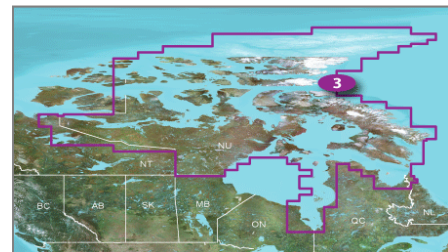

3. TOPO Canada – Nunavut	
<i>Topographic coverage for Nunavut</i>	
Part Number: 010-C1011-00	Description: Nunavut
UPC: 753759095031	Format: microSD/SD card
List Price: $86.14	Dealer Price: $55.99