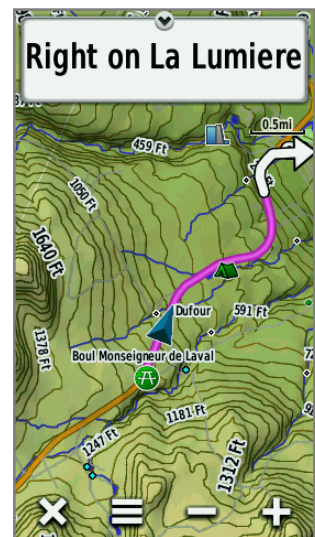

Product screenshots – Shown on Montana 650t unit