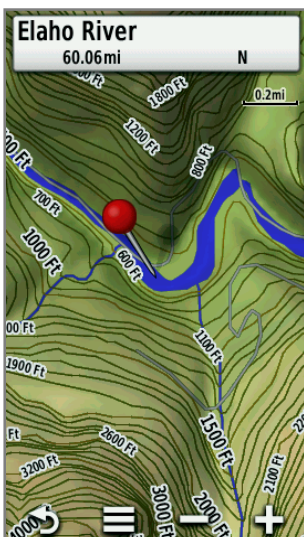

Product screenshots – Shown on Montana 650t unit