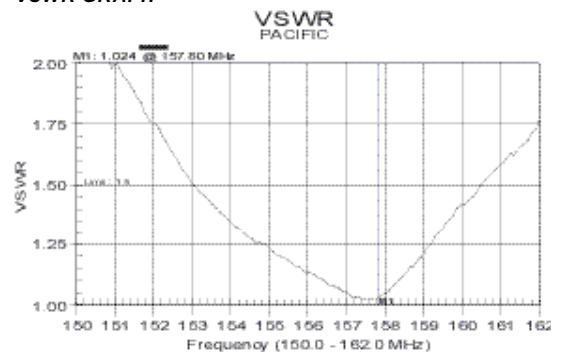

VSWR GRAPH

GV: OFF

	P6121
Frequency	VHF: 156-162 MHz
Radome	UltraGlass
Ferrule	Stainless Steel
Antenna Type	Half wave
Gain	3dBi
"Marine Gain"	6dB
Typical VSWR 156.8MHz	<1.2:1
DC Meter Reading	Open Circuit
Height / Weight	1.8m / 390g
Power	50W
Impedance	50 ohms
Cable (on mount)	5m RG-58AU