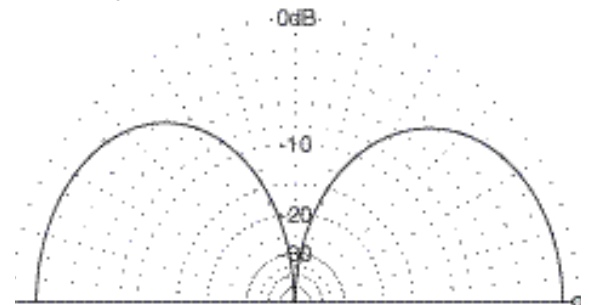

P6121 VHF LONGREACH PRO SERIES 1.8M ANTENNA

**PACIFIC
AERIALS**

MOUNTS FOR P6121

- Suitable for high deck or side mount installation points
- Unique Pro Series design allows the antenna to be removed and remounted at the owner's convenience
- The stainless steel ferrule enhances the appearance and strength of the antenna
- The half-wave design produces a radiation pattern which is especially suitable for small boats
- UltraGlass stands up to high UV and harsh marine environments for years
- The FastFit jack (P1212) on the Pro Series mount cable means that the installer does not have to fit the UHF plug themselves

- A FastFit UHF plug (P1217) is supplied with the Pro Series mount, and simply screws onto the FastFit jack

TWIN P6121 WITH

P6141 AM/FM LongReach Pro Series 1.8m antenna

P6133 CDMA LongReach Pro Series 1.8m antenna

P6135 GSM LongReach Pro Series 1.8m antenna

RADIATION PATTERN