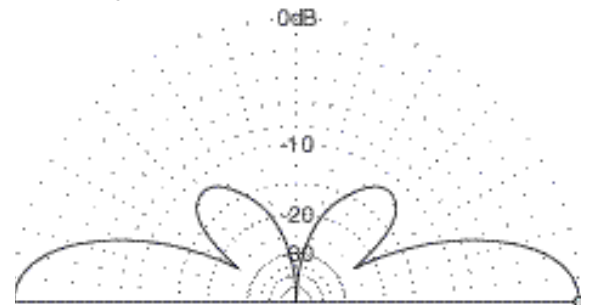

P6122 VHF LONGREACH PRO SERIES 2.5M ANTENNA

**PACIFIC
AERIALS**

- The perfect choice for new installations on larger boats
- The unique Pro Series design allows the antenna to be removed and remounted at the owner's convenience
- Outstanding electrical performance
- The colinear design enables contact with more distant stations
- UltraGlass stands up to high UV and harsh marine environments for years
- The FastFit jack (P1212) on the Pro Series mounts makes installation easy, and guarantees the electrical connection
- A FastFit UHF plug (P1217) is supplied

MOUNTS FOR P6122

TWIN P6122 WITH

P6142 AM/FM LongReach Pro Series 2.5m antenna

P6134 CDMA LongReach Pro Series 2.5m antenna

P6136 GSM LongReach Pro Series 2.5m antenna

with the Pro Series mount, and simply screws onto the FastFit jack

RADIATION PATTERN