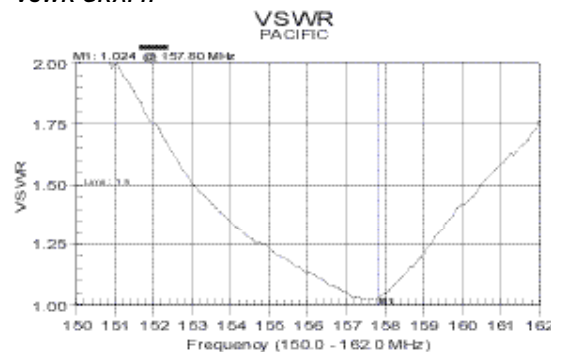

VSWR GRAPH

GV: OFF

	P6122
Frequency	VHF: 156-162 MHz
Radome	UltraGlass
Ferrule	Stainless Steel
Antenna Type	Colinear
Gain	6dBi
"Marine Gain"	9dBi
Typical VSWR 156.8MHz	<1.2:1
DC Meter Reading	Open Circuit
Height / Weight	2.5m / 475g
Power	50W
Impedance	50 ohms
Cable (on mount)	5m RG-58AU

P6122

8.02.10

PACIFIC AERIALS

11B Ra Ora Drive East Tamaki 2013
PO Box 38421 Howick 2145
Auckland New Zealand

PHONE: +64-9-253 9450

FAX: +64-9-271 6483

EMAIL: info@pacificaerials.com

WEB: www.pacificaerials.com