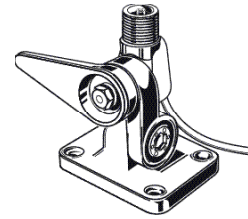

P6141 AM/FM LONGREACH PRO SERIES 1.8M ANTENNA

**PACIFIC
AERIALS**

- Suitable for high deck or side mount installation points
- Unique Pro Series design allows the antenna to be removed and remounted at the owner's convenience
- The stainless steel ferrule enhances the appearance and strength of the antenna
- The tuned dipole design produces optimum performance on FM
- UltraGlass stands up to high UV and harsh marine environments for years
- The radio plug is supplied fitted to the cable on the Pro Series mount, so the installation is "plug and play"

MOUNTS FOR P6141

P6154 (MARINE GRADE NYLON)

P6159 (STAINLESS STEEL)

P6162 (ADAPTOR FOR 1" PIPE)

TWIN P6141 WITH

P6121 VHF LongReach Pro Series 1.8m antenna

P6133 CDMA LongReach Pro Series 1.8m antenna

P6135 GSM LongReach Pro Series 1.8m antenna

	P6141
Frequency	AM/FM
Radome	UltraGlass
Ferrule	Stainless Steel
Antenna Type	Tuned Dipole
DC Meter Reading	Open Circuit
Height / Weight	1.8m / 440g
Cable (on mount)	5m RG-62U

P6141

15.02.10

PACIFIC AERIALS