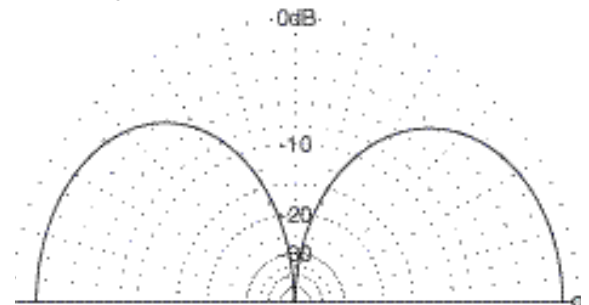

P6031 VHF SEAMASTER EMERGENCY ANTENNA

**PACIFIC
AERIALS**

FASTFIT UHF, BNC AND TNC PLUGS ARE SUPPLIED WITH THE P6031 SO THE ANTENNA CAN BE CONNECTED TO BOTH FIXED AND HANDHELD VHF RADIOS

- The telescopic whip allows easy storage
- When the whip is fully extended, it becomes a full performance marine VHF half-wave antenna
- Supplied with vecro straps for fixing to a jury mast
- FastFit connectors for all fixed and handheld marine VHF radios are supplied with the antenna
- All FastFit connectors screw onto the FastFit jack, which is fitted to the cable
- All components are supplied in a clear plastic tube

- Sailing Magazine rated the P6031 "Best Buy" in its review of emergency VHF antennas

P1212 FASTFIT
JACK

RADIATION PATTERN

VSWR GRAPH

Resolution: 130 ICAL ON(COAX) GW: OFF
Date: 09/09/2003 Time: 10:13:23
Model: 8332C Serial#: 00212033