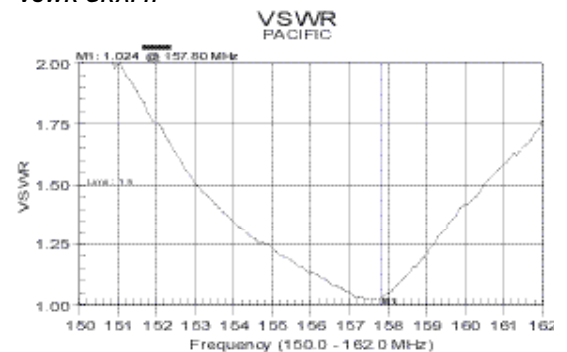

- Sailing Magazine rated the P6031 "Best Buy" in its review of emergency VHF antennas

P1212 FASTFIT
JACK

RADIATION PATTERN

VSWR GRAPH

Resolution: 130 ICAL ON(COAX) GW: OFF
Date: 09/09/2003 Time: 10:13:23
Model: 8332C Serial#: 00212033

P6031

	P6031
Frequency	VHF: 156-162 MHz
Antenna Whip	Telescopic
Housing	ABS
Antenna Type	Half wave
Gain	3dBi
"Marine Gain"	6dB
Typical VSWR 156.8MHz	<1.2:1
DC Meter Reading	Short Circuit
Height / Weight	1.1m / 450g
Power	50W
Impedance	50 ohms
Cable	5m RG-58CU