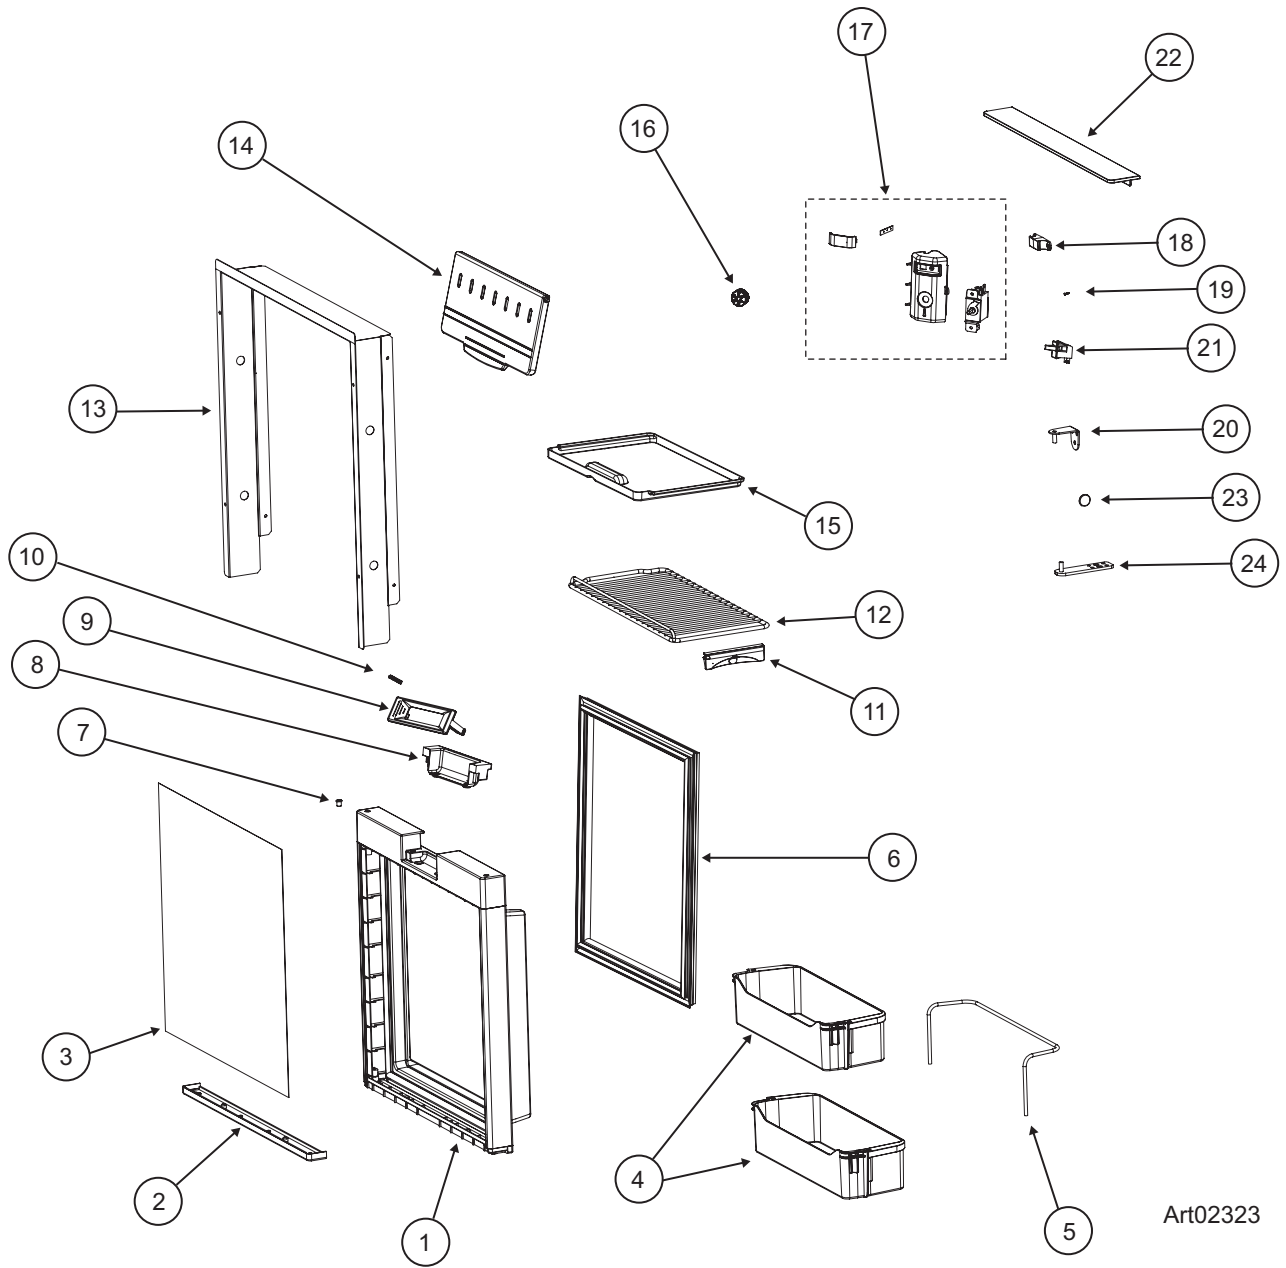

NR751 SERIES

Art02323

NR751 SERIES

NO.	PART #	DESCRIPTION	NR751BB	NR751BB-V	NR751BB-K	NR751BB-H	NR751SS	NR751SS-V	NR751SS-K	NR751SS-H
1	635846	DOOR-BLACK	X	X	X	X				
	635847	DOOR-STAINLESS					X	X	X	X
2	635848	DOOR CAP-BOTTOM-BLACK	X	X	X	X				
	635849	DOOR CAP-BOTTOM-STAINLESS					X	X	X	X
3	635850	DOOR PANEL-BLACK	X	X	X	X				
	635851	DOOR PANEL-STAINLESS					X	X	X	X
4	635852	DOOR BIN	X	X	X	X	X	X	X	X
5	635853	BIN RETAINER WIRE	X	X	X	X	X	X	X	X
6	635854	DOOR GASKET	X	X	X	X	X	X	X	X
7	635816	DOOR HOLE COVER-BLACK	X	X	X	X				
	635817	DOOR HOLE COVER-STAINLESS					X	X	X	X
8	635818	HANDLE HOUSING-BLACK	X	X	X	X				
	635819	HANDLE HOUSING-STAINLESS					X	X	X	X
9	635820	DOOR HANDLE-BLACK	X	X	X	X				
	635821	DOOR HANDLE-STAINLESS					X	X	X	X
10	635822	SPRING-HANDLE	X	X	X	X	X	X	X	X
11	635855	SHELF HOLDER	X	X	X	X	X	X	X	X
12	635856	SHELF	X	X	X	X	X	X	X	X
13	635857	CABINET-METAL TRIM-BLACK	X							
	635858	CABINET-METAL TRIM-BLACK W/HOLES		X	X	X				X
	635859	CABINET-METAL TRIM-STAINLESS					X			
	635860	CABINET-METAL TRIM-STAINLESS W/HOLES						X	X	X
14	635861	FREEZER DOOR	X	X	X	X	X	X	X	X
15	635862	DRIP TRAY	X	X	X	X	X	X	X	X
16	635831	THERMOSTAT KNOB	X	X	X	X	X	X	X	X
17	635832	CONTROL KIT	X	X	X	X	X	X	X	X
18	635833	DOOR STRIKE-BLACK	X	X	X	X				
	635834	DOOR STRIKE-STAINLESS					X	X	X	X
19	635835	PLUG-SCREW HOLE-BLACK	X	X	X	X				
	635836	PLUG-SCREW HOLE-STAINLESS					X	X	X	X
20	635837	HINGE-TOP-BLACK	X	X	X	X				
	635838	HINGE-TOP-STAINLESS					X	X	X	X
21	635839	SWITCH-DOOR	X	X	X	X	X	X	X	X
22	635863	DOOR COVER-BLACK	X	X	X	X				
	635864	DOOR COVER-STAINLESS					X	X	X	X
23	635842	HOLE COVER-BLACK	X	X	X	X				
	635843	HOLE COVER-STAINLESS					X	X	X	X
24	635844	HINGE-BOTTOM-BLACK	X	X	X	X				
	635845	HINGE-BOTTOM-STAINLESS					X	X	X	X
NS	635591	POWER CORD-AC	X	X	X	X	X	X	X	X
	635592	POWER CORD-AC EUROPE	X	X	X	X	X	X	X	X
	635593	POWER CORD-AC AUSTRALIA	X	X	X	X	X	X	X	X
NS	635872	POWER CORD-DC	X				X			
	635873	POWER CORD-DC - FREIGHTLINER				X				X
	635874	POWER CORD-DC - PACCAR			X				X	
	635875	POWER CORD-DC - VOLVO		X				X		
NS	635977	BOTTOM COVER	X							

NS = NOT SHOWN