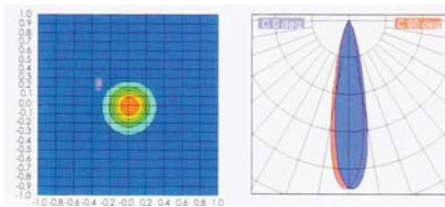

4" wide x 5.75" long x 2" thick

The new Lunasea Extreme Beam Spot Light produces immense intensity within a compact stylish package. Thermally protected.

Versatile mounting and dimming capabilities offer the flexibility of long or short range use.

40 degree

SPECIFICATIONS

Voltage Range:	10-40VDC MAX
Input Current	12VDC - 1.9A 24VDC - 0.96A
Light Output:	2100 Lumen
Beam Angle	20 degree (#LLB-503N-91-00) 40 degree (#LLB-503W-91-00)
Color Temp:	Cool White, 75 CRI
LED	CREE
Environment:	IP67
Enclosure:	Cast Aluminum Anodized & Urethaned
Bracket:	304 Stainless Steel
Wiring:	Two Wire
Wire Length:	6 Foot