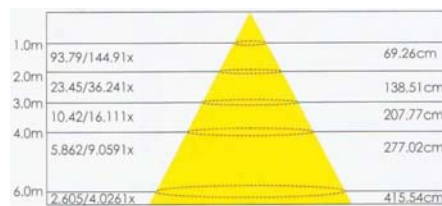

4" wide x 5.75" long x 2" thick

The new Lunasea Extreme Beam Spot Light produces immense intensity within a compact stylish package. Thermally protected.

Versatile mounting and dimming capabilities offer the flexibility of long or short range use.

40 degree

SPECIFICATIONS

Voltage Range:	10-40VDC MAX
Input Current	12VDC - 1.9A 24VDC - 0.96A
Light Output:	2100 Lumen
Beam Angle	20 degree (#LLB-503N-91-00) 40 degree (#LLB-503W-91-00)
Color Temp:	Cool White, 75 CRI
LED	CREE
Environment:	IP67
Enclosure:	Cast Aluminum Anodized & Urethaned
Bracket:	304 Stainless Steel
Wiring:	Two Wire
Wire Length:	6 Foot