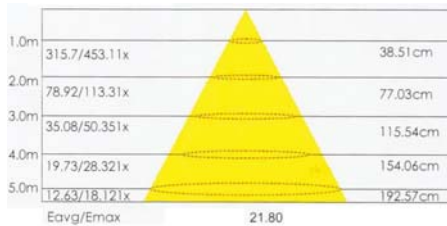

Data Sheet

Part # LLB-503x-91-00

PRELIMINARY - 12/24/32VDC

Natural White

2100 Lumen

23 Watt

EXTREME BEAM SPOT LIGHT

Available in:
20 & 40
Degree Beam

4" wide x 5.75" long x 2" thick

The new Lunasea Extreme Beam Spot Light produces immense intensity within a compact stylish package. Thermally protected.

Versatile mounting and dimming capabilities offer the flexibility of long or short range use.

40 degree

SPECIFICATIONS

Voltage Range:	10-40VDC MAX
Input Current	12VDC - 1.9A 24VDC - 0.96A
Light Output:	2100 Lumen
Beam Angle	20 degree (#LLB-503N-91-00) 40 degree (#LLB-503W-91-00)
Color Temp:	Cool White, 75 CRI
LED	CREE
Environment:	IP67
Enclosure:	Cast Aluminum Anodized & Urethaned
Bracket:	304 Stainless Steel
Wiring:	Two Wire
Wire Length:	6 Foot