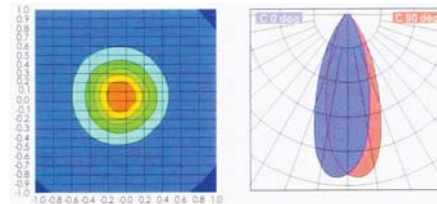

4" wide x 5.75" long x 2" thick

The new Lunasea Extreme Beam Spot Light produces immense intensity within a compact stylish package. Thermally protected.

Versatile mounting and dimming capabilities offer the flexibility of long or short range use.

The new Extreme Beam Spot light has the capability of being controlled and dimmed by the following methods:

Use any digital dimming switch or EPLEX™ controller you choose - 100% dimming capability

20 degree

40 degree

SPECIFICATIONS

Voltage Range:	10-40VDC MAX
Input Current	12VDC - 1.9A 24VDC - 0.96A
Light Output:	2100 Lumen
Beam Angle	20 degree (#LLB-503N-91-00) 40 degree (#LLB-503W-91-00)
Color Temp:	Cool White, 75 CRI
LED	CREE
Environment:	IP67
Enclosure:	Cast Aluminum Anodized & Urethaned
Bracket:	304 Stainless Steel
Wiring:	Two Wire
Wire Length:	6 Foot