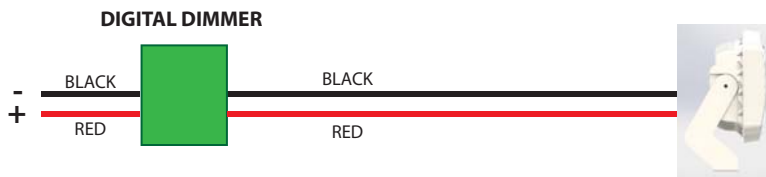

Data Sheet

Part # LLB-503x-91-00

PRELIMINARY - 12/24/32VDC

Natural White

2100 Lumen

23 Watt

EXTREME BEAM SPOT LIGHT

Available in:
20 & 40
Degree Beam

4" wide x 5.75" long x 2" thick

The new Lunasea Extreme Beam Spot Light produces immense intensity within a compact stylish package. Thermally protected.

Versatile mounting and dimming capabilities offer the flexibility of long or short range use.

The new Extreme Beam Spot light has the capability of being controlled and dimmed by the following methods:

Use any digital dimming switch or EPLEX™ controller you choose - 100% dimming capability

20 degree

40 degree

SPECIFICATIONS

Voltage Range:	10-40VDC MAX
Input Current	12VDC - 1.9A 24VDC - 0.96A
Light Output:	2100 Lumen
Beam Angle	20 degree (#LLB-503N-91-00) 40 degree (#LLB-503W-91-00)
Color Temp:	Cool White, 75 CRI
LED	CREE
Environment:	IP67
Enclosure:	Cast Aluminum Anodized & Urethaned
Bracket:	304 Stainless Steel
Wiring:	Two Wire
Wire Length:	6 Foot