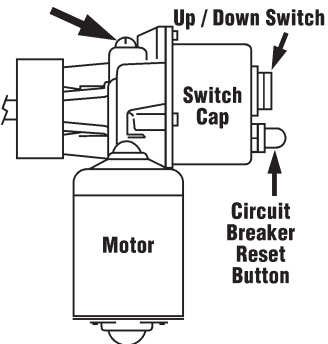

Captain's Pak[®] Electric Downrigger

Not To Be Used
As A 5 Foot Rod

** Handle Included
For Emergency
Use Only!

Correct Arrangement
Of Belleville Washers

WARNING !
This is not an Oil Fill !!
Removal of this screw
will damage motor !

NOTICE:
This Improved
Clutch System
Replaces All
Clutch Systems
(With Disk And
Clutch Plugs)
Built Before
April, 2013

Parts List ED02000L

Detail No.	Description	Qty.	Order By Part No.
1	Tip Retainer Ring	1	2181
2	Aluminum Tip Retainer	1	51043
3	5 Spoke Tip Assembly	1	BJ3049
4	12 in. Rods	2	51048
5	Rod Collars	2	51044
6	18 in. End Rod	1	51125
7	1/4-28 x 1-1/2 in. SH Cap Screws	3	2007
8	Large Counter Spring	1	2283
9	Counter w/ Med. Lg. Wheel	1	FC600JR86
10	Counter Screws	2	2014
11	Jr. Upright	1	51014
12	Hardened Spacer	1	51059
13	Motor Assembly	1	2205
14	Switch Box Assembly	1	51145ASM
15	Line Guide	1	BJ3049SRG
16	Handle w/ Bolt & Sleeve**	1	HA101
17	Jr. Clutch Knob	1	51153
18	Jr. Belleville Washers	4	2232
19	Outer Clutch Disk	1	51094
20	Shaft Dowel Pin	1	2163
21	Graphite Pad	1	2308
22	Inner Clutch Disk	1	51098
23	Reel	1	51184
24	Hinge Pin Retainer Clip	1	2176
25	Double Rod Hinge Assembly	1	51051ASY
26	Hinge Pin	1	54008
27	1/4-20 x 1-1/8 in. SS Bolts	4	2016
28	TP Base Plate	1	51007
29	1/4-20 x 1 in. Flat Head Screws	2	2009
30	Hinge Roll Pin	1	2171
31	5/16-18 x 1 in. Flat Head Screw	1	2003
32	Hinge Spring	1	2251
33	Lower Hinge Assembly	1	51180
34	TP Stork Latch	1	51071
35	1/4-20 x 3/8 in. Phillips Truss Hd. Sc.	2	2158
36	1/4-20 Set Screws	2	2261
37	1/4-20 x 3/4 in. Fl Hd Screws	2	2009
38	Multi-Set Igloos	2	55556
39	Multi-Set Barrels	2	55551
40	Multi-Set Springs	2	2600
41	1/2 in. x 2-1/4 in. Pivot Pins	2	55555
42	Multi-Set Tubes & Plugs w/ Cap	2	51221
43	1/2 in. SS Lock Washers	2	2241
44	1/2-20 x 2 in. HHCS Bolts	2	2351
45	3/8 in. Split Lock Washers	2	2237
46	3/8 in. Jam Nuts	2	2113
47	8 Hole Mounting Plate	1	51001
48	1/4-20 x 5/8 in. Flat Head Screws	4	2013
49	Swivel Mounting Base (SMT1)	1	SMT1
50	Ball Cradle	1	52435