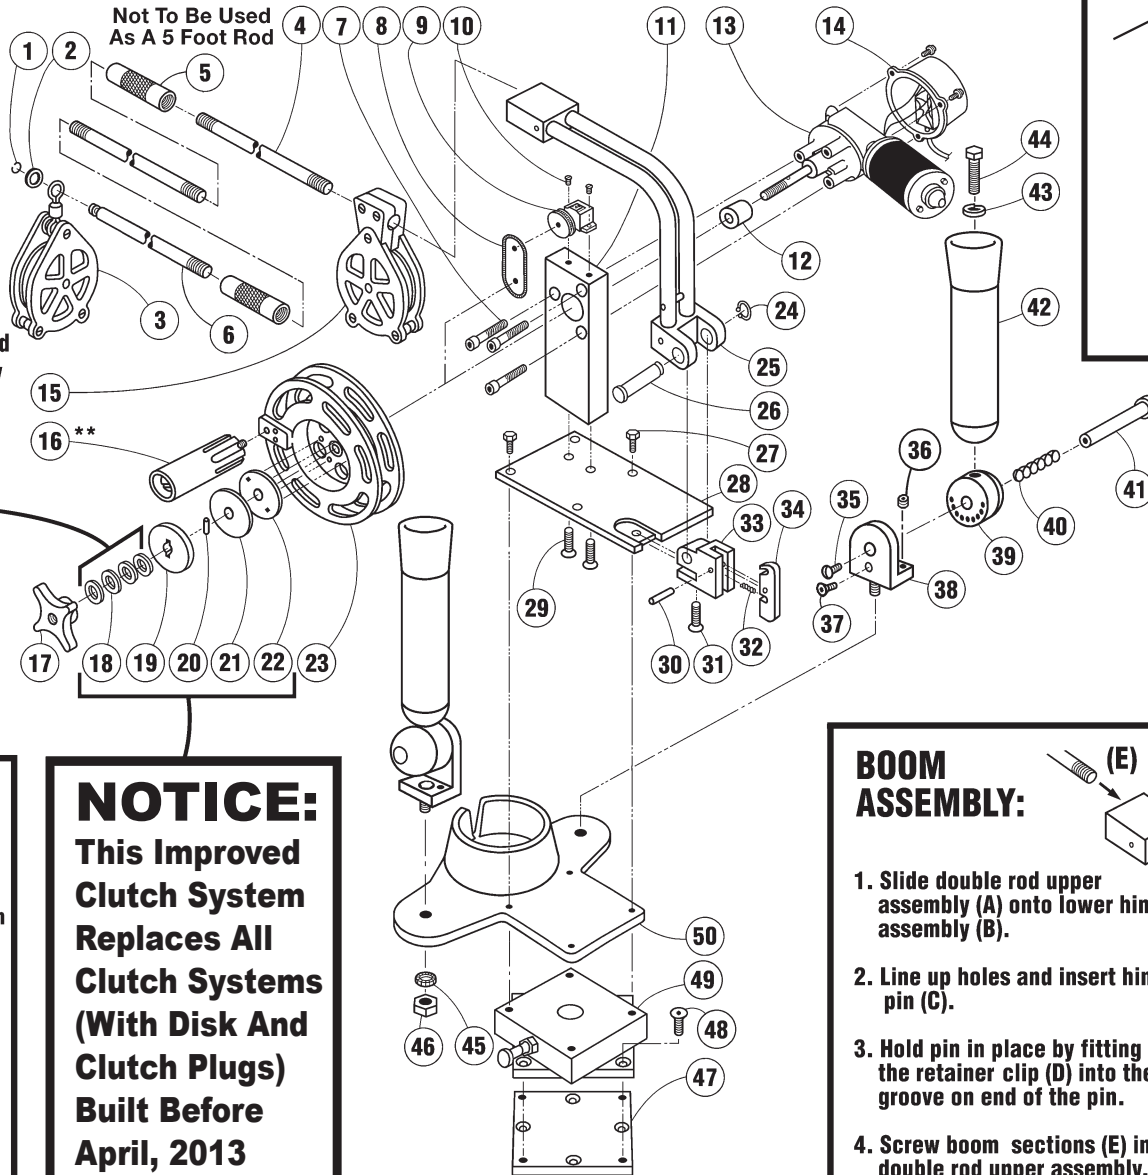

Captain's Pak[®] Electric Downrigger

Not To Be Used
As A 5 Foot Rod

** Handle Included
For Emergency
Use Only!

Correct Arrangement
Of Belleville Washers

WARNING !
This is not an Oil Fill !!
Removal of this screw
will damage motor !

NOTICE:
This Improved
Clutch System
Replaces All
Clutch Systems
(With Disk And
Clutch Plugs)
Built Before
April, 2013

Parts List ED02000L

Detail No.	Description	Qty.	Order By Part No.
1	Tip Retainer Ring	1	2181
2	Aluminum Tip Retainer	1	51043
3	5 Spoke Tip Assembly	1	BJ3049
4	12 in. Rods	2	51048
5	Rod Collars	2	51044
6	18 in. End Rod	1	51125
7	1/4-28 x 1-1/2 in. SH Cap Screws	3	2007
8	Large Counter Spring	1	2283
9	Counter w/ Med. Lg. Wheel	1	FC600JR86
10	Counter Screws	2	2014
11	Jr. Upright	1	51014
12	Hardened Spacer	1	51059
13	Motor Assembly	1	2205
14	Switch Box Assembly	1	51145ASM
15	Line Guide	1	BJ3049SRG
16	Handle w/ Bolt & Sleeve**	1	HA101
17	Jr. Clutch Knob	1	51153
18	Jr. Belleville Washers	4	2232
19	Outer Clutch Disk	1	51094
20	Shaft Dowel Pin	1	2163
21	Graphite Pad	1	2308
22	Inner Clutch Disk	1	51098
23	Reel	1	51184
24	Hinge Pin Retainer Clip	1	2176
25	Double Rod Hinge Assembly	1	51051ASY
26	Hinge Pin	1	54008
27	1/4-20 x 1-1/8 in. SS Bolts	4	2016
28	TP Base Plate	1	51007
29	1/4-20 x 1 in. Flat Head Screws	2	2009
30	Hinge Roll Pin	1	2171
31	5/16-18 x 1 in. Flat Head Screw	1	2003
32	Hinge Spring	1	2251
33	Lower Hinge Assembly	1	51180
34	TP Stork Latch	1	51071
35	1/4-20 x 3/8 in. Phillips Truss Hd. Sc.	2	2158
36	1/4-20 Set Screws	2	2261
37	1/4-20 x 3/4 in. Fl Hd Screws	2	2009
38	Multi-Set Igloos	2	55556
39	Multi-Set Barrels	2	55551
40	Multi-Set Springs	2	2600
41	1/2 in. x 2-1/4 in. Pivot Pins	2	55555
42	Multi-Set Tubes & Plugs w/ Cap	2	51221
43	1/2 in. SS Lock Washers	2	2241
44	1/2-20 x 2 in. HHCS Bolts	2	2351
45	3/8 in. Split Lock Washers	2	2237
46	3/8 in. Jam Nuts	2	2113
47	8 Hole Mounting Plate	1	51001
48	1/4-20 x 5/8 in. Flat Head Screws	4	2013
49	Swivel Mounting Base (SMT1)	1	SMT1
50	Ball Cradle	1	52435