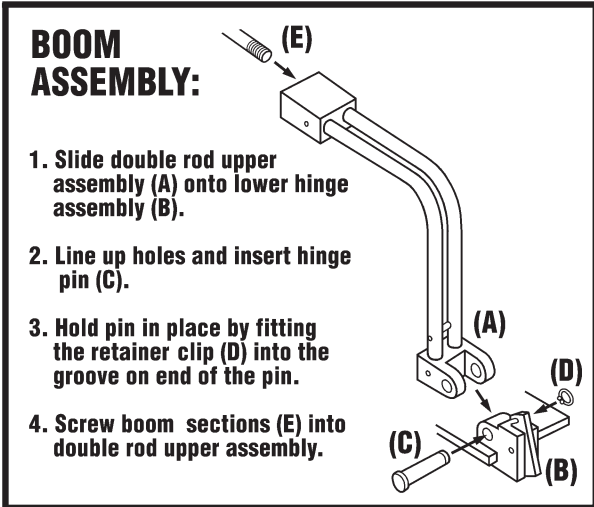

Captain's Pak[®] Electric Downrigger

Not To Be Used
As A 5 Foot Rod

** Handle Included
For Emergency
Use Only!

Correct Arrangement
Of Belleville Washers

WARNING !
This is not an Oil Fill !!
Removal of this screw
will damage motor !

NOTICE:
This Improved
Clutch System
Replaces All
Clutch Systems
(With Disk And
Clutch Plugs)
Built Before
April, 2013

Parts List ED02000L

Detail No.	Description	Qty.	Order By Part No.
1	Tip Retainer Ring	1	2181
2	Aluminum Tip Retainer	1	51043
3	5 Spoke Tip Assembly	1	BJ3049
4	12 in. Rods	2	51048
5	Rod Collars	2	51044
6	18 in. End Rod	1	51125
7	1/4-28 x 1-1/2 in. SH Cap Screws	3	2007
8	Large Counter Spring	1	2283
9	Counter w/ Med. Lg. Wheel	1	FC600JR86
10	Counter Screws	2	2014
11	Jr. Upright	1	51014
12	Hardened Spacer	1	51059
13	Motor Assembly	1	2205
14	Switch Box Assembly	1	51145ASM
15	Line Guide	1	BJ3049SRG
16	Handle w/ Bolt & Sleeve**	1	HA101
17	Jr. Clutch Knob	1	51153
18	Jr. Belleville Washers	4	2232
19	Outer Clutch Disk	1	51094
20	Shaft Dowel Pin	1	2163
21	Graphite Pad	1	2308
22	Inner Clutch Disk	1	51098
23	Reel	1	51184
24	Hinge Pin Retainer Clip	1	2176
25	Double Rod Hinge Assembly	1	51051ASY
26	Hinge Pin	1	54008
27	1/4-20 x 1-1/8 in. SS Bolts	4	2016
28	TP Base Plate	1	51007
29	1/4-20 x 1 in. Flat Head Screws	2	2009
30	Hinge Roll Pin	1	2171
31	5/16-18 x 1 in. Flat Head Screw	1	2003
32	Hinge Spring	1	2251
33	Lower Hinge Assembly	1	51180
34	TP Stork Latch	1	51071
35	1/4-20 x 3/8 in. Phillips Truss Hd. Sc.	2	2158
36	1/4-20 Set Screws	2	2261
37	1/4-20 x 3/4 in. Fl Hd Screws	2	2009
38	Multi-Set Igloos	2	55556
39	Multi-Set Barrels	2	55551
40	Multi-Set Springs	2	2600
41	1/2 in. x 2-1/4 in. Pivot Pins	2	55555
42	Multi-Set Tubes & Plugs w/ Cap	2	51221
43	1/2 in. SS Lock Washers	2	2241
44	1/2-20 x 2 in. HHCS Bolts	2	2351
45	3/8 in. Split Lock Washers	2	2237
46	3/8 in. Jam Nuts	2	2113
47	8 Hole Mounting Plate	1	51001
48	1/4-20 x 5/8 in. Flat Head Screws	4	2013
49	Swivel Mounting Base (SMT1)	1	SMT1
50	Ball Cradle	1	52435