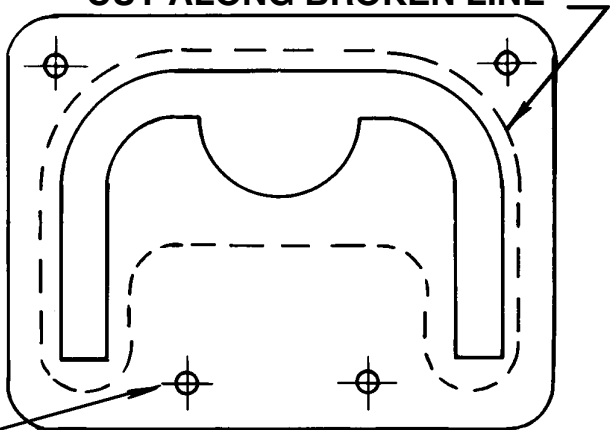

PERKO, INC

16490 N.W. 13th Avenue

Miami, FL 33169-5707

www.perko.com

CAT. NO. 1220000CHR

CAT. NO. 1220DP0CHR

TEMPLATE

CUT ALONG BROKEN LINE

DRILL FOR FOUR #8 SCREWS

Note: Avoid getting any sealing compounds into the 4 holes where the pins connect the handle to the body as this can interfere with the handle motion.

12/03

1220INS1