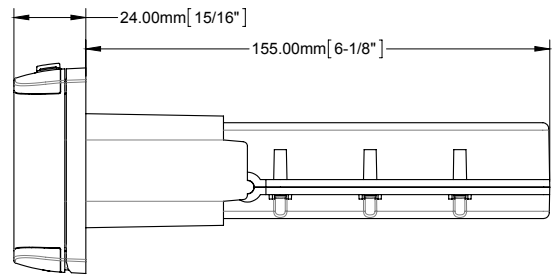

**SHIPPER INFO
DIMENSIONS**

VOLUME: 8.9 Ltr
CUBIC: 0.314 ft3 0.0089 m3
GROSS WEIGHT: 19.8 lbs 8.98 kg
NET WEIGHT: 18.0 lbs 8.15 kg
BOXES PER SHIPPER: 4

GIFTBOX INFO

DIMENSIONS 455mm W x 115mm H x 200mm D
17-5/6 W x 4-1/2" H x 7-5/6" D

WEIGHT: 4.5 lbs 2.04 kg
BARCODES: EAN: 9419523302699
ITF: 19419523302696