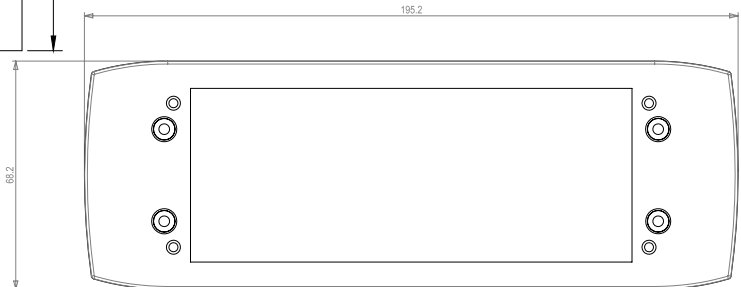

**SHIPPER INFO
DIMENSIONS**

VOLUME: 8.9 Ltr
CUBIC: 0.314 ft3 0.0089 m3
GROSS WEIGHT: 19.8 lbs 8.98 kg
NET WEIGHT: 18.0 lbs 8.15 kg
BOXES PER SHIPPER: 4

GIFTBOX INFO

DIMENSIONS 455mm W x 115mm H x 200mm D
17-5/6 W x 4-1/2" H x 7-5/6" D

WEIGHT: 4.5 lbs 2.04 kg
BARCODES: EAN: 9419523302699
ITF: 19419523302696