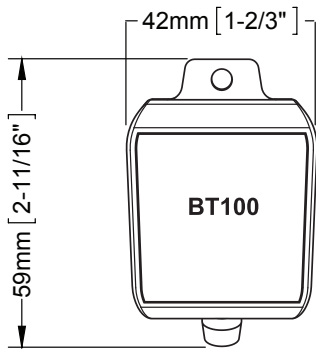

MS-UNIDOCK

- 3 Connector cables provided (Apple 30-Pin, Apple Lightning and Micro USB)
- Large Docking tray - support for iPhone 5s and Samsung Galaxy S5
- IPx5 Water resistant when flush mounted

MS-BT100

- Easily replace a standard DIN sized stereo with the MS-RA205 Marine Stereo.

**SHIPPER INFO
DIMENSIONS**

VOLUME: 8.9 Ltr
 CUBIC: 0.314 ft3 0.0089 m3
 GROSS WEIGHT: 19.8 lbs 8.98 kg
 NET WEIGHT: 18.0 lbs 8.15 kg
 BOXES PER SHIPPER: 4

GIFTBOX INFO

DIMENSIONS 455mm W x 115mm H x 200mm D
 17-5/6 W x 4-1/2" H x 7-5/6" D

WEIGHT: 4.5 lbs 2.04 kg
 BARCODES: EAN: 9419523302699
 ITF: 19419523302696