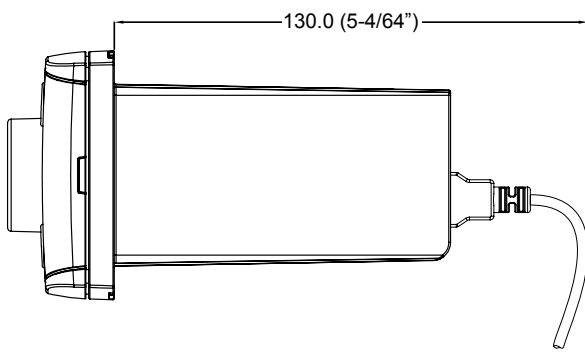

**SHIPPER INFO
DIMENSIONS**

VOLUME: 8.9 Ltr
CUBIC: 0.314 ft3 0.0089 m3
GROSS WEIGHT: 19.8 lbs 8.98 kg
NET WEIGHT: 18.0 lbs 8.15 kg
BOXES PER SHIPPER: 4

GIFTBOX INFO

DIMENSIONS 455mm W x 115mm H x 200mm D
17-5/6 W x 4-1/2" H x 7-5/6" D

WEIGHT: 4.5 lbs 2.04 kg
BARCODES: EAN: 9419523302699
ITF: 19419523302696