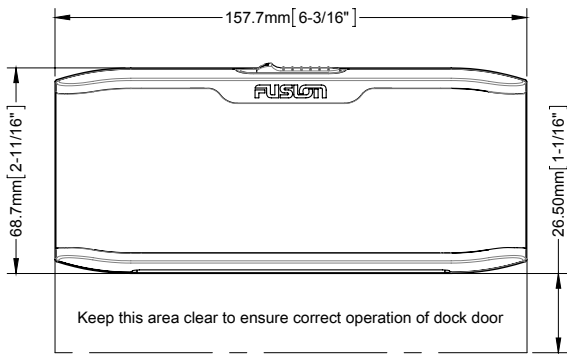

**SHIPPER INFO
DIMENSIONS**

VOLUME: 8.9 Ltr
CUBIC: 0.314 ft3 0.0089 m3
GROSS WEIGHT: 19.8 lbs 8.98 kg
NET WEIGHT: 18.0 lbs 8.15 kg
BOXES PER SHIPPER: 4

GIFTBOX INFO

DIMENSIONS 455mm W x 115mm H x 200mm D
17-5/6 W x 4-1/2" H x 7-5/6" D

WEIGHT: 4.5 lbs 2.04 kg
BARCODES: EAN: 9419523302699
ITF: 19419523302696