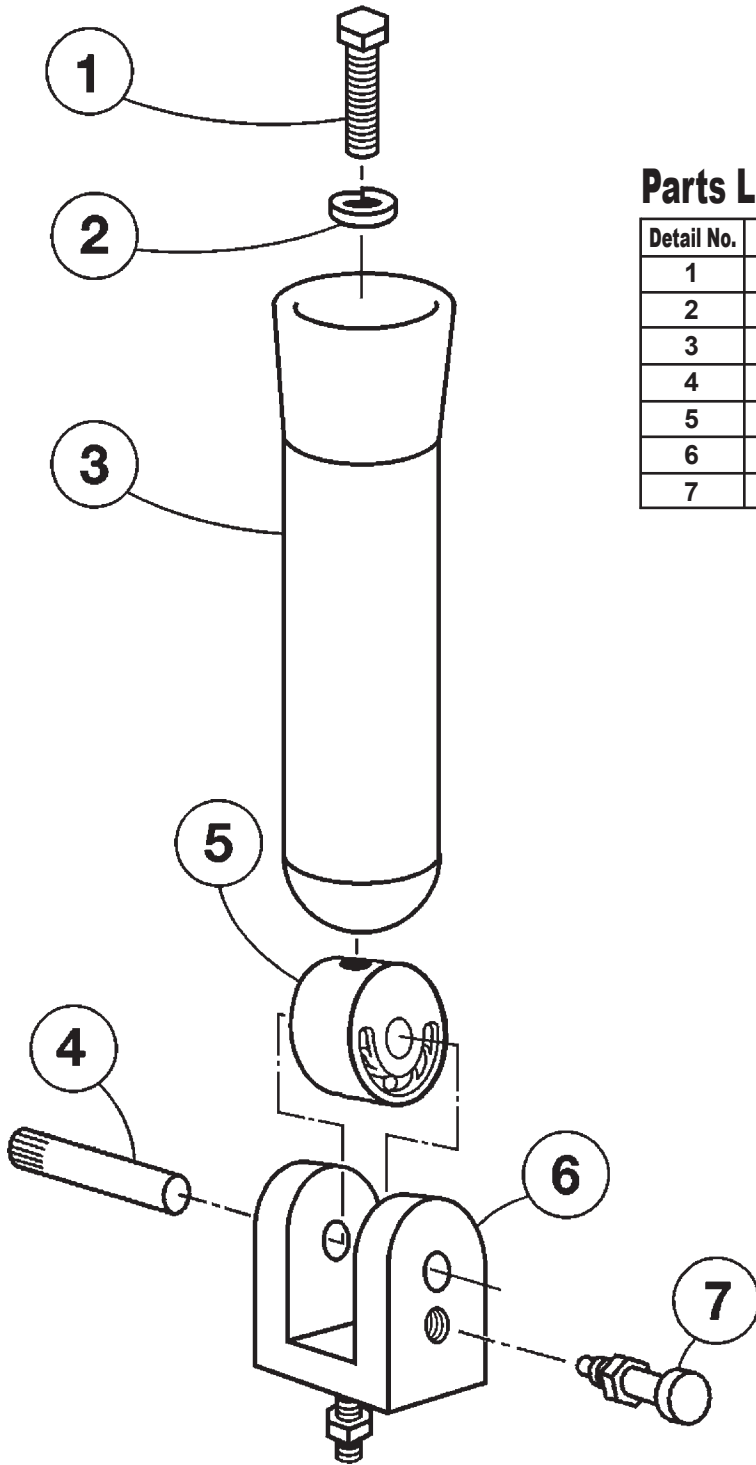

Ratcheting Rod Holder For Downriggers

Parts List DR00435

Detail No.	Description	Qty.	Order By Part No.
1	1/2-20 x 2 in. HHCS Bolt	1	2351
2	1/2 in. Lock Washer	1	2241
3	Tube w/ Cap & Plug	1	51221
4	3/8 x 1-7/8 in. Pivot Pin	1	51702
5	Locating Barrel	1	55576
6	Base Assembly	1	51701
7	Latch Pin Assembly	1	51096