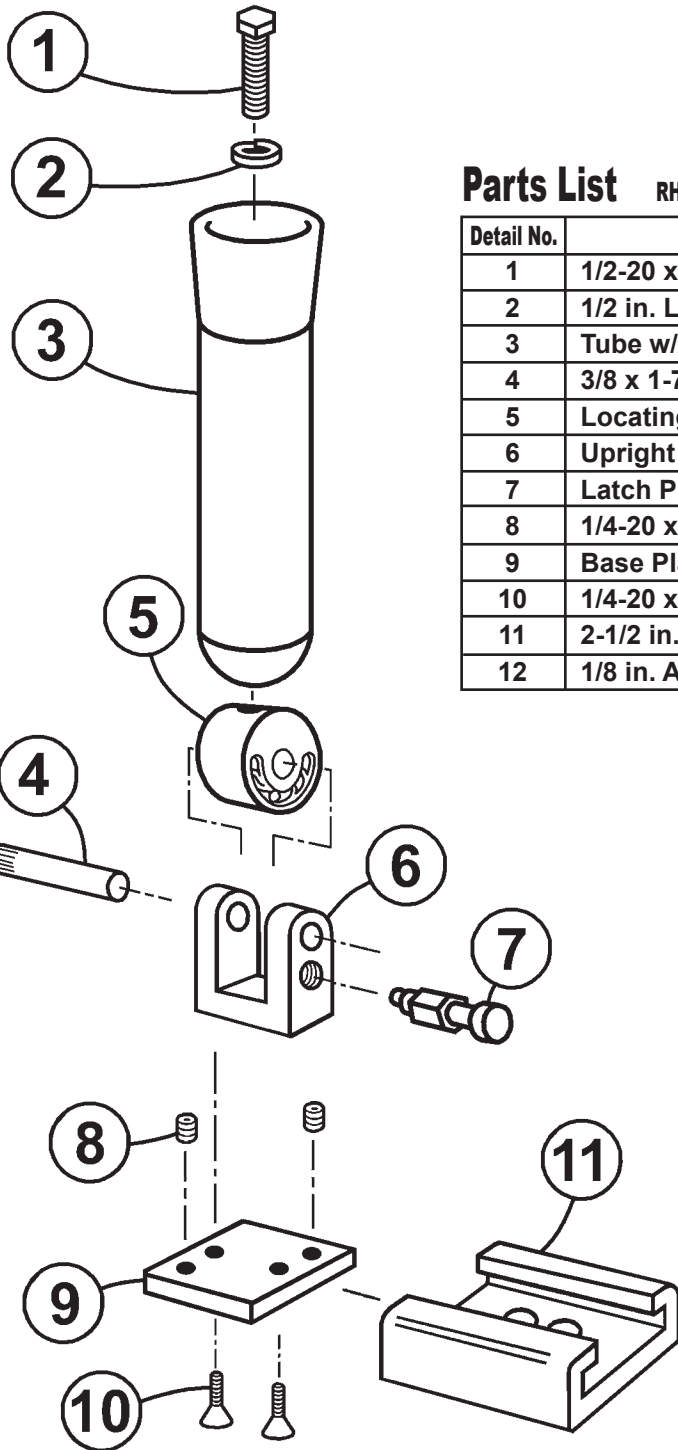

Single Ratcheting Rod Holder

Parts List RH00380

| Detail No. | Description | Qty. | Order By Part No. |
|------------|-----------------------------------|------|-------------------|
| 1 | 1/2-20 x 2 in. HHCS Bolt | 1 | 2351 |
| 2 | 1/2 in. Lock Washer | 1 | 2241 |
| 3 | Tube w/ Cap & Plug | 1 | 51221 |
| 4 | 3/8 x 1-7/8 in. Pivot Pin | 1 | 51702 |
| 5 | Locating Barrel | 1 | 55576 |
| 6 | Upright U-Bracket | 1 | 51701 |
| 7 | Latch Pin Assembly | 1 | 51096 |
| 8 | 1/4-20 x 1/4 in. Set Screws | 2 | 2261 |
| 9 | Base Plate | 1 | 60025 |
| 10 | 1/4-20 x 3/4 in. Fl Hd Cap Screws | 2 | 2009 |
| 11 | 2-1/2 in. Track | 1 | 54024 |
| 12 | 1/8 in. Allen Wrench | 1 | 2260 |