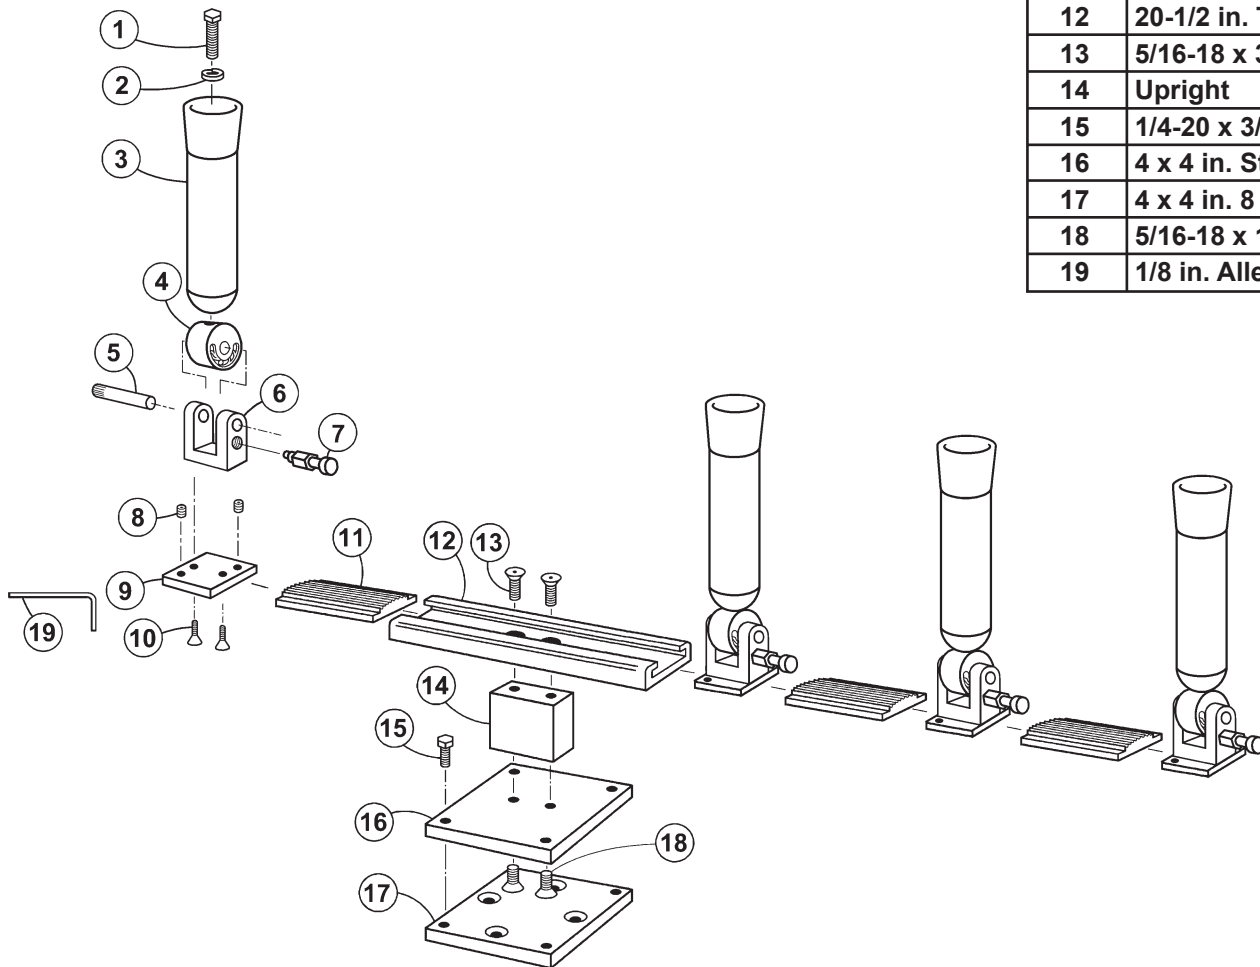

# Quad Ratcheting Pedestal Mount Rod Holders

Parts List  
RH04380

Detail No.	Description	Qty.	Order By Part No.
1	1/2-20 x 2 in. HHCS Bolts	4	2351
2	1/2 in. Lock Washers	4	2241
3	Tube w/ Cap & Plugs	4	51221
4	Locating Barrels	4	51702
5	3/8 x 1-7/8 in. Pivot Pins	4	55576
6	Upright U-Brackets	4	51701
7	Latch Pin Assemblies	4	51096
8	1/4-20 x 3/16 in. Allen Set Screws	8	2261
9	Base Plates	4	60025
10	1/4-20 x 1 in. Flat Head Screws	8	2009
11	Rubber Spacer	3	0214
12	20-1/2 in. Track	1	54035
13	5/16-18 x 3/4 in. Flat Head Screws	2	2371
14	Upright	1	55600
15	1/4-20 x 3/4 in. Hex Head Screws	4	2017
16	4 x 4 in. Stanchion Plate	1	51229
17	4 x 4 in. 8 Hole Mounting Plate	1	51001
18	5/16-18 x 1 in. Flat Head Screws	2	2003
19	1/8 in. Allen Wrench	1	2260