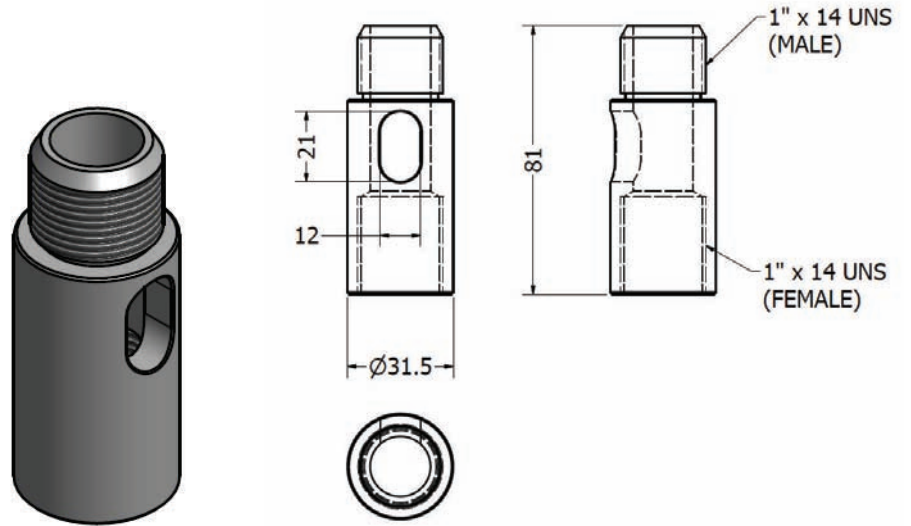

## AV-C Adaptor

The AV-C adaptor is fitted in between BI series antennas and BI series brackets. The adaptor has a slot cut into the side allowing the coaxial cable to exit above the bracket. The adaptor has a 1" x 14 UNS male thread at the top and a 1" x 14 UNS female thread at the bottom