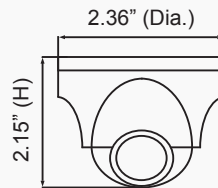

### Features

- 1/3" Progressive Scan CMOS, 2MP
- Compact size - only 2.36" in diameter!
- 12 IR LEDs
- Weather / Vandal resistant operation
- Cast aluminum construction
- Additional analog output for 960H
- Signal distance up to 1600 feet\*
- Full OSD operation via UTC
- IP66 compliant
- 12VDC operation
- 5 year warranty

### Specifications

Image Sensor .....	1/3" Progressive Scan CMOS, 2MP
Resolution.....	1920 x 1080 @ 30fps
Minimum Illumination.....	0.00 lux (IR LED on)
Effective Pixels .....	1984 (H) x 1105 (V)
Total Pixels .....	2000 (H) x 1121 (V)
Electronic Shutter Speed.....	Auto / Manual
Number of IR LEDs .....	12
IR Range .....	35 ft. (depending on scene reflection)
Day/Night.....	Auto / Color / BW / Ext
Scanning System.....	Progressive
Synchronization.....	Internal
Communication.....	UTC
Frequency.....	15.734kHz (H) / 60Hz (V)
Video Output.....	1.0Vp-p / 75 ohms
S/N Ratio .....	More than 50dB
AGC.....	Auto
White Balance .....	Auto
Operating Temperature.....	14° F – 120° F
Power Supply .....	12VDC (power supply not included)
Power Consumption .....	100mA (IR off) / 200mA (IR on)
Certification.....	FCC, RoHS
Dimensions.....	2.36" (Dia.) x 2.15" (H)
Weight .....	10 oz.