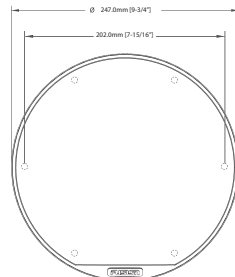

CLASSIC SPEAKER

FUSION PRODUCT INFO

CODE		
SG-FL88SPW	SG-FL88SPC	SG-F88W
GARMIN PN		
010-01826-00	010-01827-00	010-01427-30
EAN-13 BARCODE		
0753759177454	0753759177461	0753759197902
GIFT BOX DIMENSIONS		
(W) 528mm (20-13/16")		
(H) 260mm (10-1/4")		
(D) 165mm (6-1/2")