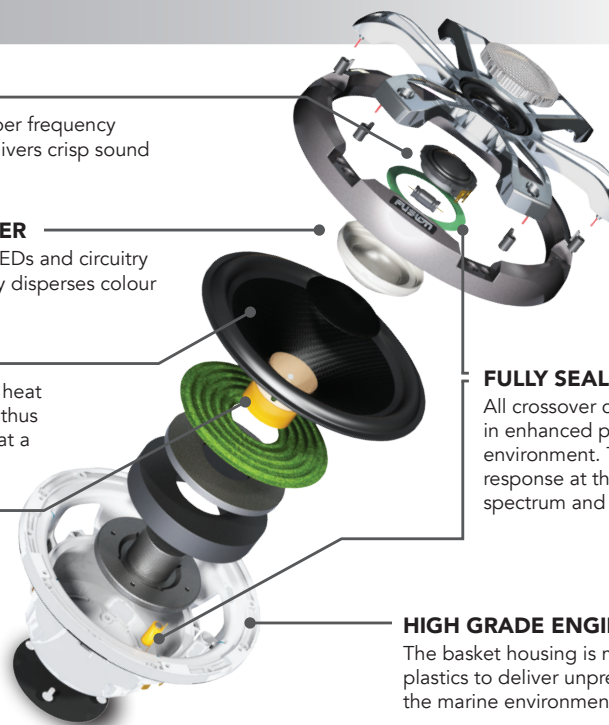

HIGH GRADE ENGINEERED BASKET CONSTRUCTION

The basket housing is manufactured from high grade engineered plastics to deliver unprecedented durability when exposed to the marine environment.