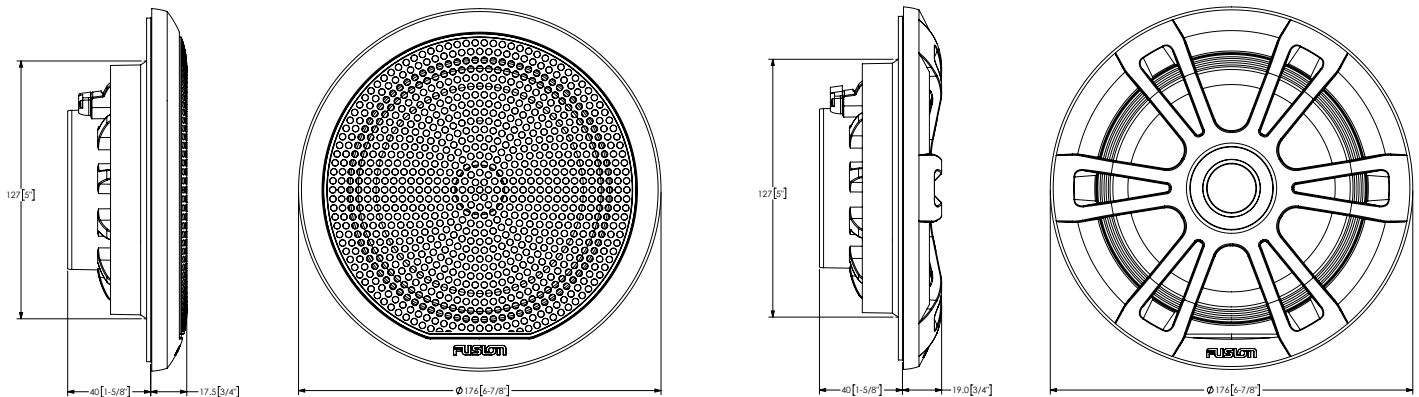

SPORTS

DIMENSIONS

CLASSIC