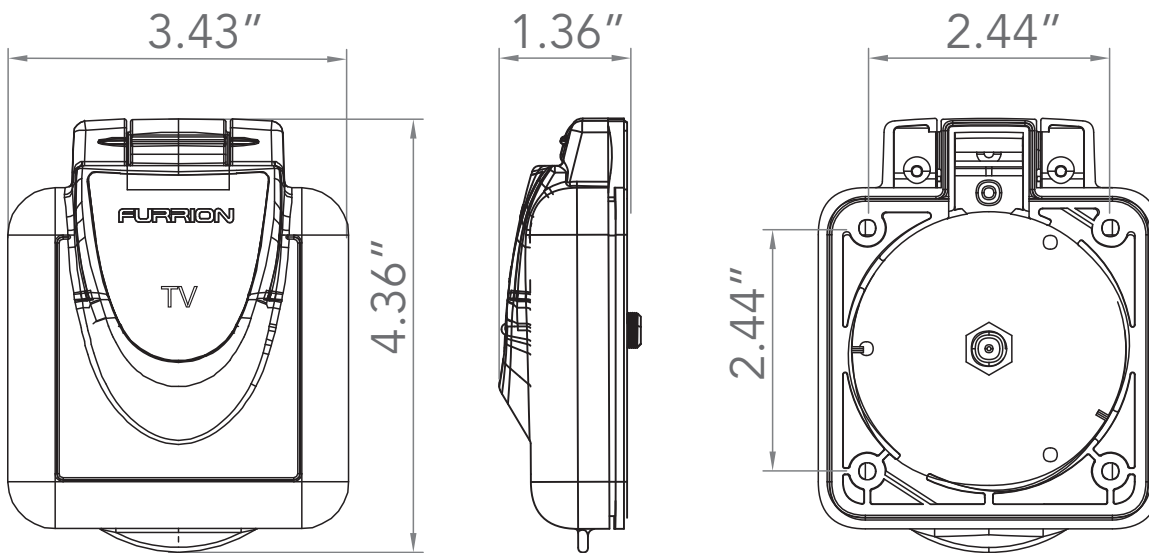

FPTINS-PS

Specifications

Plastic inlet

Logo plate	316 marine grade Stainless Steel
Outer casing	Fibre filled UV stabilized polyester

Stainless steel inlet

Outer casing:	Hand polished 316L marine grade stainless steel
---------------	---

Rear and internal parts

Plug Inserts	PC (CTI greater than 600v)
Rear enclosure	PA - UL flammability rating 94v-0
Terminals and pins	Nickel plated brass pins for corrosion resistance
Tested to marine UL498 and CSA C22.2 Standards	

Product Packaging Information(F52INX-XX)

Packaging type	Blister	Master Carton Box
Quantity per box	1	16
Master Carton Dimensions	5.71"x5.71"x8.03"	17.52"x13.19"x19.69"
Master Carton Gross Weight (kg)	0.46	9.50
Master Carton Net Weight (kg)	0.40	6.50

Product Packaging Information (F52INS-SS)

Packaging type	Gift box	Master Carton Box
Quantity per box	1	16
Master Carton Dimensions	5.75"x3.07"x7.28"	14.37"x13.19"x17.72"
Master Carton Gross Weight (kg)	0.81	16.50
Master Carton Net Weight (kg)	0.66	10.50